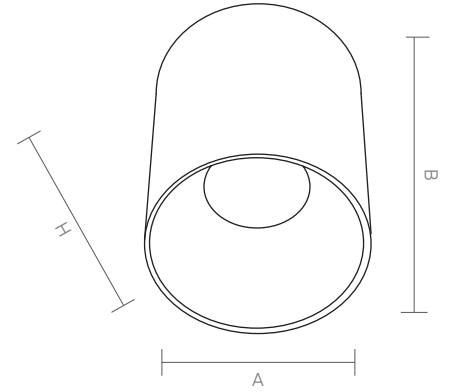

DONA OP

Code Kod	Power Güç	Lumen Lümen	Weight Ağırlık	Dimensions / Ölçüler			Package Qty Koli Adedi	Package Dms. Koli Ölçüleri
				A	B	H		
SU.AH.118	5	450	350	80	-	100	36	42*39*30

Color Rendering Index
Renssel Geriverim

CRI
80

Ingress Protection
IP Sınıfı

IP
20-44

Stock Electrostatic Coating Colors
Stok Elektrostatik Renkler

□ RAL9016	■ RAL9005
□ RAL9010	■ RAL7016

Please contact us for color and coating options.
Diğer renkler ve kaplamalar için iletişime geçiniz.