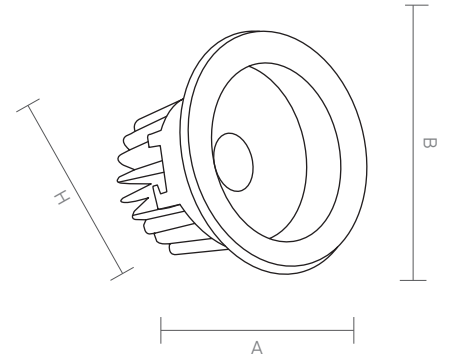

MINNA

Code Kod	Power Güç	Lumen Lümen	Weight Ağırlık	Dimensions / Ölçüler			Hole Dim. Delik Çapı	Package Qty Koli Adedi	Package Dms. Koli Ölçüleri
				A	B	H			
AHC.129	8	980	200	80	-	75	70	36	42*39*30
AHC.129	10	1200	200	80	-	75	70	36	42*39*30

Color Rendering Index
Renssel Geriverim

CRI
80

Ingress Protection
IP Sınıfı

IP
20-44

Stock Electrostatic Coating Colors
Stok Elektrostatik Renkler

□ RAL9016	■ RAL9005
□ RAL9010	■ RAL7016

Please contact us for color and coating options.
Diğer renkler ve kaplamalar için iletişime geçiniz.