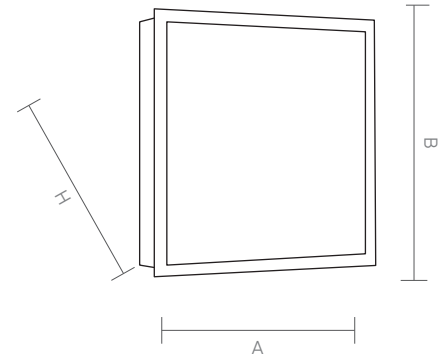

TAU 60X60

Code Kod	Power Güç	Lumen Lümen	Weight Ağırlık	Dimensions / Ölçüler			Package Qty Koli Adedi	Package Dms. Koli Ölçüleri
				A	B	H		
AL.01.60*60 Tasyünü / Rockwool	40	4000	2800	595	595	60	8	60*60*65
AL.02.60*60 Sivaüstü / Over Plaster	40	4000	3200	600	600	62	8	60*60*65
AL.03.60*60 Alçıpan / Gypsum	40	4000	2900	595	595	60	8	60*60*65
AL04.60*60 Clip-in	40	4000	2800	595	595	60	8	60*60*65

Color Rendering Index
Renksel Geriverim

CRI
80

Ingress Protection
IP Sınıfı

IP
20-44

Stock Electrostatic Coating Colors
Stok Elektrostatik Renkler

RAL9016 RAL9005
RAL9010 RAL7016

Please contact us for color and coating options.
Diğer renkler ve kaplamalar için iletişime geçiniz.