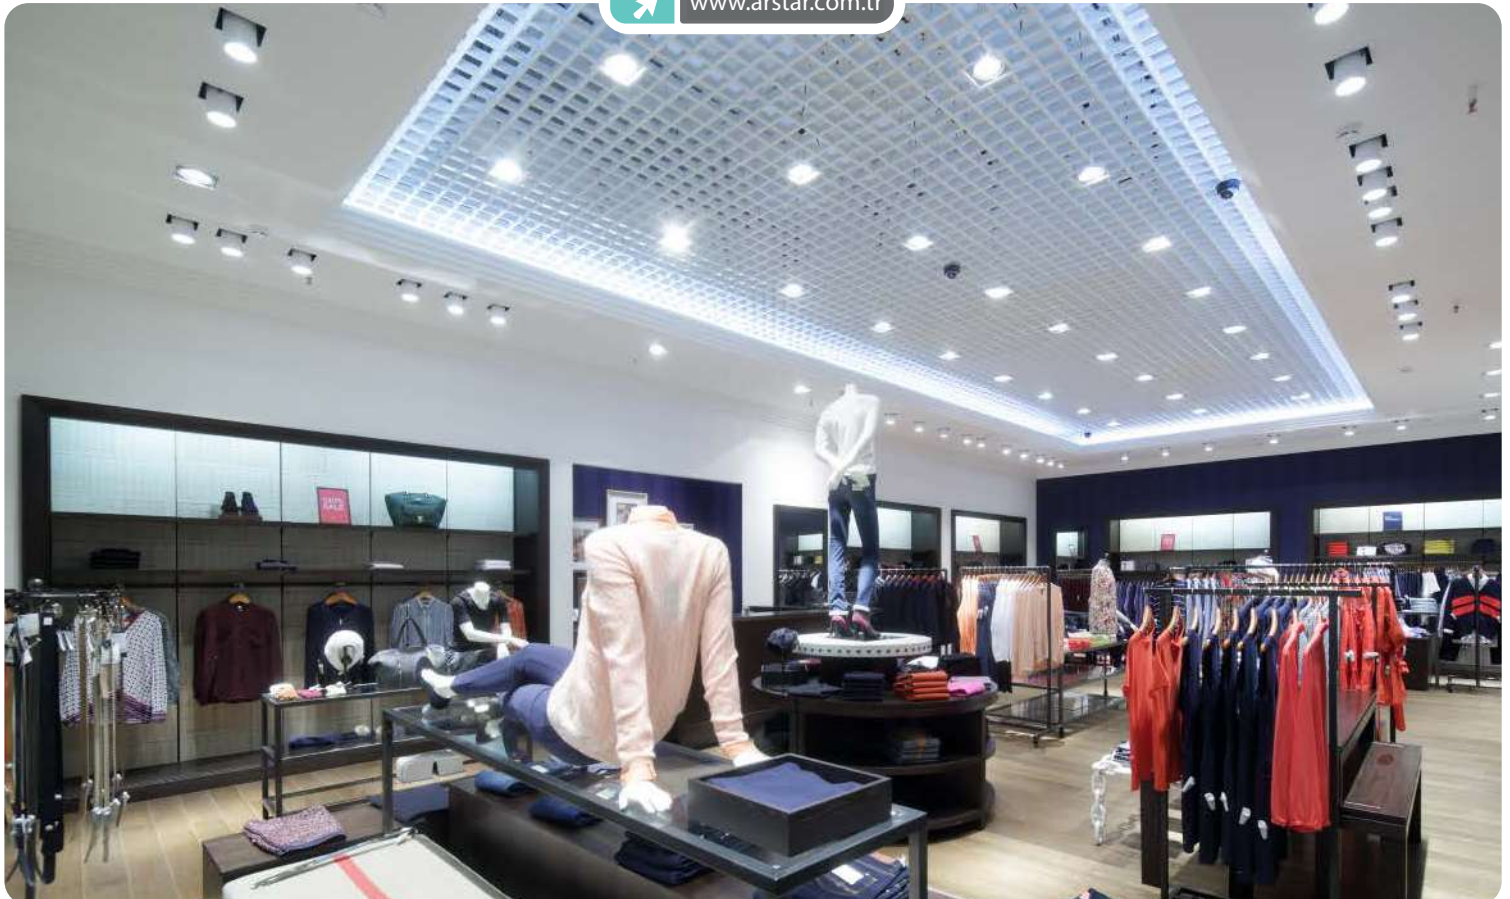

Energy Efficiency Class
Enerji Sınıfı

Color Temperature
Renk Sıcaklığı

Symbols
Semboller

50.000
HOURS
LED LIFE

A A+ A++

2700K 3000K 4000K 6500K

220-240V
50-60Hz

Dimmable
Dimmer Uyumlu

Battery Kit Compatible
Acil Kiti Uyumlu

www.arstar.com.tr