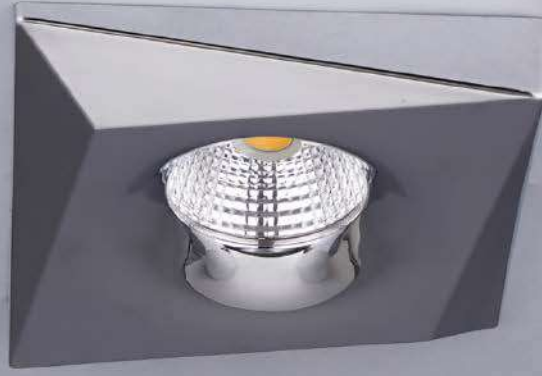

ODELIA

97*97mm ölçüsünde Kare COB Lede uygun özel üretilmiş Alüminyum Enjeksiyon Led kasa, Çerçevesi elektrostatik toz boyalıdır, Ral kataloğundaki herhangi bir renge boyanabilir, tavan delik çap yuvarlak olduğundan elektrikçiler için montajı kolaydır. Düşük watt da yüksek lümen gücü ile her mekanda ferah ve şık bir aydınlatma ortamı sağlamaktadır. ODELIA özel dekorasyon ve şık görünüm isteyen mimarlar için için mükemmel bir downlight dir.

Özel tasarımı sayesinde cafe restaurant lobi ve tüm iç mekanlarda kullanım için mükemmeldir ve eşsiz bir aydınlatma sunar.

ODELIA has an aluminium injection led cage which is custom designed for square cob led. Its diameter is 97mm. Its frame is coated with electrostatic powder. It can be painted in any colour within Ral catalogue. Since diameter of ceiling hole shape is circular it provides easy installation for electricians. High lumen power in low watts ensures spacious and elegant ambiance at everywhere.

ODELIA is an exquisite downlight for architects who look for specific decoration and stylish look. It offers a unique lighting for indoors such as cafe, restaurant and lobby.