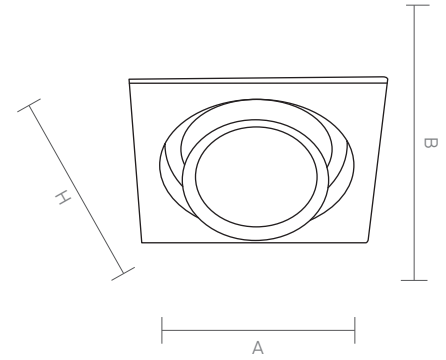

ANGEL BIG S

Code Kod	Power Güç	Lumen Lümen	Weight Ağırlık	Dimensions / Ölçüler			Hole Dim. Delik Çapı	Package Qty Koli Adedi	Package Dms. Koli Ölçüleri
				A	B	H			
ALOB.699-30	30	3000	1200	200	200	130	180	16	52*50*34
ALOB.699-40	40	4000	1200	200	200	130	180	16	52*50*34

Color Rendering Index
Renksel Geriverim

CRI
80

Ingress Protection
IP Sınıfı

IP
20-44

Stock Electrostatic Coating Colors
Stok Elektrostatik Renkler

☐ RAL9016   ☐ RAL9005
☐ RAL9010   ☐ RAL7016

Please contact us for color and coating options.
Diğer renkler ve kaplamalar için iletişime geçiniz.

Energy Efficiency Class
Enerji Sınıfı

Color Temperature
Renk Sıcaklığı

Symbols
Semboller

50.000
HOURS
LED LIFE

A A+ A++

2700K 3000K 4000K 6500K

220-240V
50-60Hz

Dimmable
Dimmer Uyumlu

Battery Kit Compatible
Acil Kiti Uyumlu

www.arstar.com.tr

38° Reflector Angle
38° Reflektör Açısı

Extruded Aluminium Heat Sink
Alüminyum Ekstrüzyon Soğutucu

Aluminium Body
Alüminyum Gövde