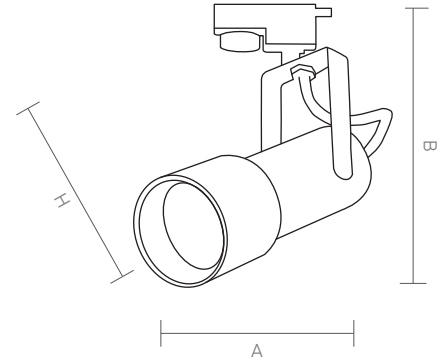

ARCTURUS

Code Kod	Power Güç	Lumen Lümen	Weight Ağırlık	Dimensions / Ölçüler			Package Qty Koli Adedi	Package Dms. Koli Ölçüleri
				A	B	H		
ALT.332	5	450	320	55	140	185	20	42*39*30

Color Rendering Index
Renssel Geriverim

CRI
80

Ingress Protection
IP Sınıfı

IP
20-44

Stock Electrostatic Coating Colors
Stok Elektrostatik Renkler

RAL9016 RAL9005
RAL9010 RAL7016

Please contact us for color and coating options.
Diğer renkler ve kaplamalar için iletişime geçiniz.