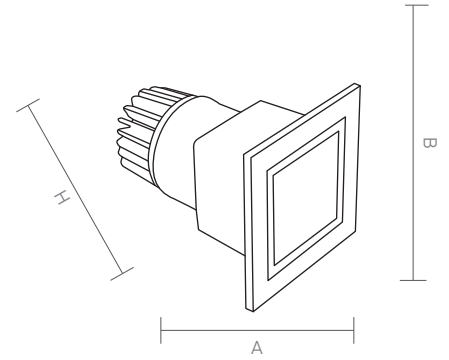

TERRAN

Code Kod	Power Güç	Lumen Lümen	Weight Ağırlık	Dimensions / Ölçüler			Hole Dim. Delik Çapı	Package Qty Koli Adedi	Package Dms. Koli Ölçüleri
				A	B	H			
AHC 90X90	8	980	300	90	90	110	80	36	42*39*30
AHC 90X90	10	1200	300	90	90	110	80	36	42*39*30
AHC 120X120	8	980	360	120	120	110	105	36	42*39*30
AHC 120X120	10	1200	360	120	120	110	105	36	42*39*30

Color Rendering Index
Renssel Geriverim

CRI
80

Ingress Protection
IP Sınıfı

IP
20-44

Stock Electrostatic Coating Colors
Stok Elektrostatik Renkler

RAL9016	RAL9005
RAL9010	RAL7016

Please contact us for color and coating options.
Diğer renkler ve kaplamalar için iletişime geçiniz.