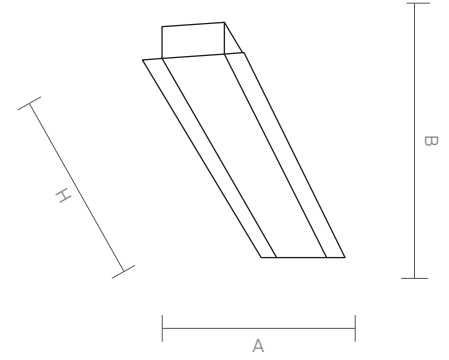

GAMA

Code Kod	Power Güç	Lumen Lümen	Weight Ağırlık	Dimensions / Ölçüler			Package Qty Koli Adedi	Package Dms. Koli Ölçüleri
				A	B	H		
ALB.06.A1	15	1500	470	1000	20	-	1	25*20*65
ALB.06.A2	25	2500	620	1000	20	-	1	25*20*95
ALB.06.B1	30	3000	750	1000	50	-	1	25*20*125
ALB.06.B2	45	4500	950	1000	50	-	1	25*20*155
ALB.06.C1	45	4500	750	1000	75	-	1	25*20*125
ALB.06.C2	60	6000	950	1000	75	-	1	25*20*155

Color Rendering Index
Renksel Geriverim

CRI
80

Ingress Protection
IP Sınıfı

IP
20-44

Stock Electrostatic Coating Colors
Stok Elektrostatik Renkler

☐ RAL9016   ☐ RAL9005
☐ RAL9010   ☐ RAL7016

Please contact us for color and coating options.
Diğer renkler ve kaplamalar için iletişime geçiniz.