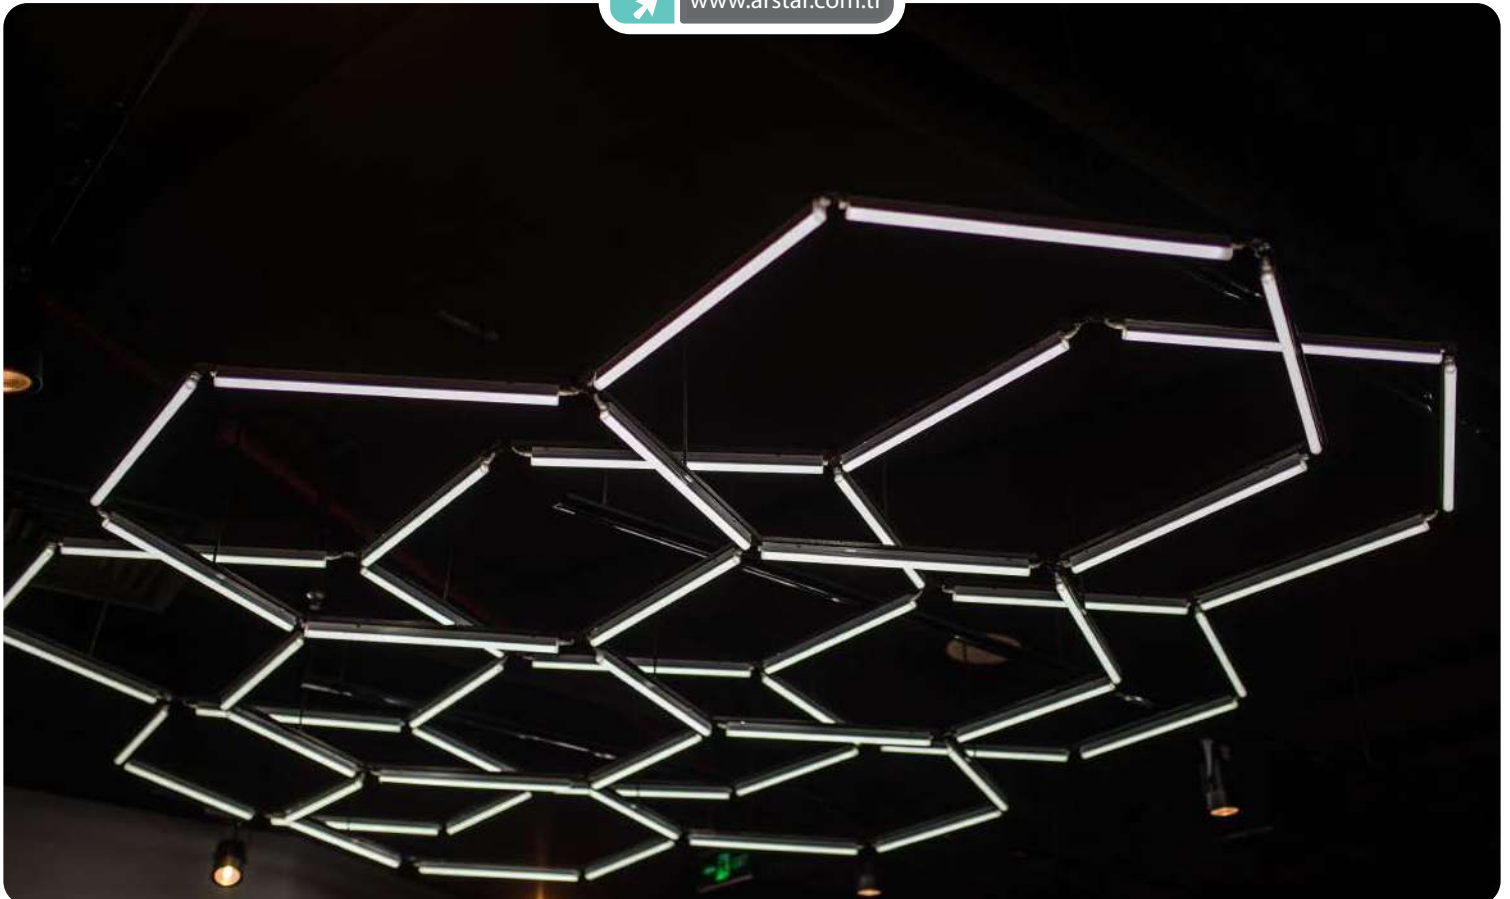

Energy Efficiency Class
Enerji Sınıfı

Color Temperature
Renk Sıcaklığı

Symbols
Semboller

50.000
HOURS
LED LIFE

A A+ A++

2700K 3000K 4000K 6500K

220-240V
50-60Hz

Dimmable
Dimmer Uyumlu

Battery Kit Compatible
Acil Kiti Uyumlu

www.arstar.com.tr