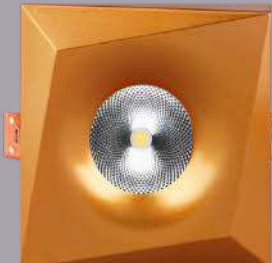

Energy Efficiency Class
Enerji Sınıfı

Color Temperature
Renk Sıcaklığı

Symbols
Semboller

50.000
HOURS
LED LIFE

A A+ A++

2700K 3000K 4000K 6500K

220-240V
50-60Hz

Dimmable
Dimmer Uyumlu

Battery Kit Compatible
Acil Kiti Uyumlu

www.arstar.com.tr

38° Reflector Angle
38° Reflektör Açısı

Aluminium Body
Alüminyum Gövde