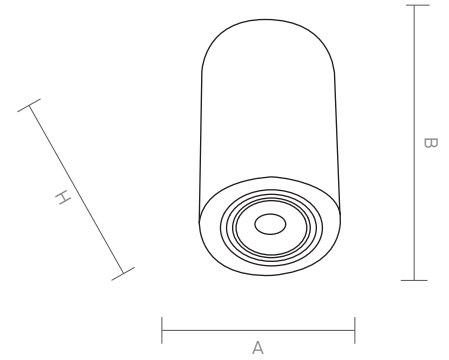

MITRA OP

Code Kod	Power Güç	Lumen Lümen	Weight Ağırlık	Dimensions / Ölçüler			Package Qty Koli Adedi	Package Dms. Koli Ölçüleri
				A	B	H		
SU.AHC.127	8	980	550	90	-	110	36	42*39*30

Color Rendering Index
Renssel Geriverim

CRI
80

Ingress Protection
IP Sınıfı

IP
20-44

Stock Electrostatic Coating Colors
Stok Elektrostatik Renkler

□ RAL9016	■ RAL9005
□ RAL9010	■ RAL7016

Please contact us for color and coating options.
Diğer renkler ve kaplamalar için iletişime geçiniz.