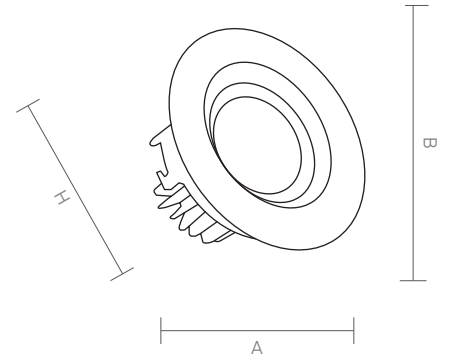

AURA

Code Kod	Power Güç	Lumen Lümen	Weight Ağırlık	Dimensions / Ölçüler			Hole Dim. Delik Çapı	Package Qty Koli Adedi	Package Dms. Koli Ölçüleri
				A	B	H			
AHCOB.342	8	980	350	117	-	95	105	36	42*39*30
AHCOB.342	10	1200	350	117	-	95	105	36	42*39*30
AHCOB.352	2*8	1960	700	234	117	95	2*105	18	42*39*30
AHCOB.352	2*10	2400	700	234	117	95	2*105	18	42*39*30

Color Rendering Index
Renksel Geriverim

CRI
80

Ingress Protection
IP Sınıfı

IP
20-44

Stock Electrostatic Coating Colors
Stok Elektrostatik Renkler

RAL9016 RAL9005
RAL9010 RAL7016

Please contact us for color and coating options.
Diğer renkler ve kaplamalar için iletişime geçiniz.

Energy Efficiency Class
Enerji Sınıfı

A A+ A++

Color Temperature
Renk Sıcaklığı

2700K 3000K 4000K 6500K

Symbols
Semboller

220-240V
50-60Hz

Dimmable
Dimmer Uyumlu

DALI

Battery Kit Compatible
Acil Kiti Uyumlu