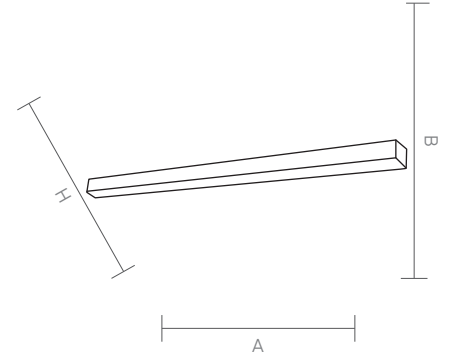

LINE-32

Code Kod	Power Güç	Lumen Lümen	Weight Ağırlık	Dimensions / Ölçüler			Package Qty Koli Adedi	Package Dms. Koli Ölçüleri
A	B	H						
AL.3221100	21*	130lm/watt	-	1000	32	38	1	1010*40*45

(* Power is calculated per meter. Driver is placed to outside of body.
Güç verisi 1 metre içindir. Sürücü ürünün dışında ayrıca bağlanmıştır.

Color Rendering Index
Renksel Geriverim

CRI
80

Ingress Protection
IP Sınıfı

IP
20-44

Stock Electrostatic Coating Colors
Stok Elektrostatik Renkler

RAL9016 RAL9005
RAL9010 RAL7016

Please contact us for color and coating options.
Diğer renkler ve kaplamalar için iletişime geçiniz.