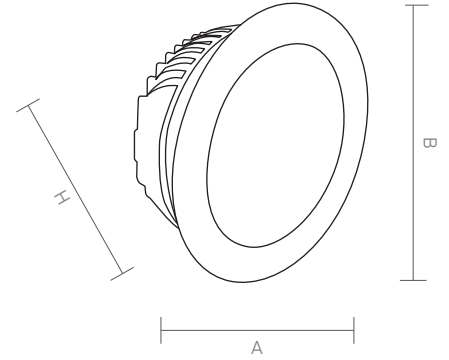

NOVA

Code Kod	Power Güç	Lumen Lümen	Weight Ağırlık	Dimensions / Ölçüler			Hole Dim. Delik Çapı	Package Qty Koli Adedi	Package Dms. Koli Ölçüleri
				A	B	H			
AL.229	8	800	280	108	-	65	90	36	42*39*30
AL.329	10	1000	300	128	-	55	105	36	42*39*30
AL.429	15	1500	350	150	-	55	130	36	52*50*34
AL.529	18	1800	410	180	-	55	160	18	45*42*34
AL.629	25	2500	470	200	-	55	180	16	45*42*34
AL.829	30	3000	660	240	-	58	210	16	52*50*34

Color Rendering Index
Renssel Geriverim

CRI
80

Ingress Protection
IP Sınıfı

IP
20-44

Stock Electrostatic Coating Colors
Stok Elektrostatik Renkler

□ RAL9016	■ RAL9005
□ RAL9010	■ RAL7016

Please contact us for color and coating options.
Diğer renkler ve kaplamalar için iletişime geçiniz.