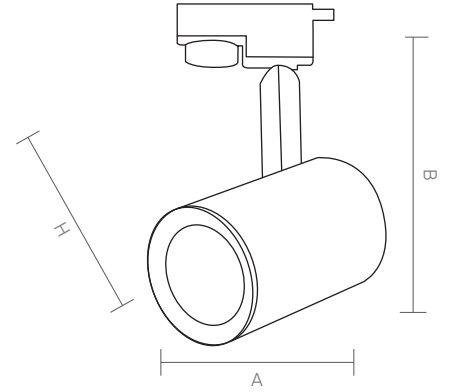

LOTUS

Code Kod	Power Güç	Lumen Lümen	Weight Ağırlık	Dimensions / Ölçüler			Package Qty Koli Adedi	Package Dms. Koli Ölçüleri
				A	B	H		
ALT.326	5	450	290	63	100	130	20	42*39*30

Color Rendering Index
Renssel Geriverim

CRI
80

Ingress Protection
IP Sınıfı

IP
20-44

Stock Electrostatic Coating Colors
Stok Elektrostatik Renkler

RAL9016 RAL9005
RAL9010 RAL7016

Please contact us for color and coating options.
Diğer renkler ve kaplamalar için iletişime geçiniz.