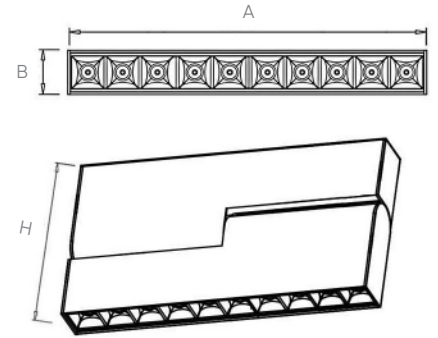

MAGNET

Code Kod	Power Güç	Lumen Lümen	Weight Ağırlık	Dimensions / Ölçüler			Package Qty Koli Adedi	Package Dms. Koli Ölçüleri
				A	B	H		
AMG.4001	5	590	500	135	33	170	30	45*42*34
AMG.4002	10	1210	970	270	33	170	20	45*42*34

Color Rendering Index
Renssel Geriverim

CRI
80

Ingress Protection
IP Sınıfı

IP
20-44

Stock Electrostatic Coating Colors
Stok Elektrostatik Renkler

RAL9016 RAL9005
RAL9010 RAL7016

Please contact us for color and coating options.
Diğer renkler ve kaplamalar için iletişime geçiniz.