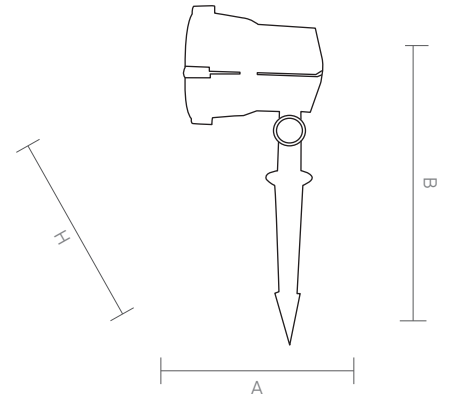

HORTUS

Code Kod	Power Güç	Lumen Lümen	Weight Ağırlık	Dimensions / Ölçüler		
				A	B	H
AVR.627	5	GU10	-	95	90	210

Package Qty Koli Adedi	Package Dms. Koli Ölçüleri
20	42*39*30

Color Rendering Index
Renssel Geriverim

CRI
80

Ingress Protection
IP Sınıfı

IP
65

Stock Electrostatic Coating Colors
Stok Elektrostatik Renkler

RAL9016 RAL9005
RAL9010 RAL7016

Please contact us for color and coating options.
Diğer renkler ve kaplamalar için iletişime geçiniz.

Energy Efficiency Class
Enerji Sınıfı

Color Temperature
Renk Sıcaklığı

Symbols
Semboller

50.000
HOURS
LED LIFE

A A+ A++

2700K 3000K 4000K 6500K

220-240V
50-60Hz

Dimmable
Dimmer Uyumlu

Battery Kit Compatible
Acil Kiti Uyumlu