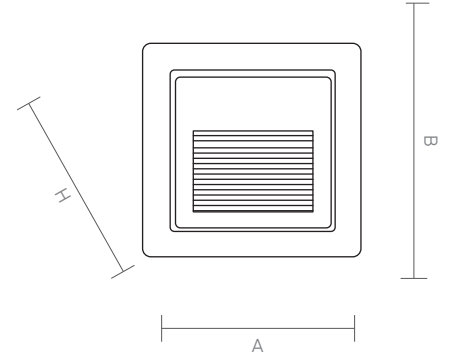

ANKA

Code Kod	Power Güç	Lumen Lümen	Weight Ağırlık	Dimensions / Ölçüler			Hole Dim. Delik Çapı	Package Qty Koli Adedi	Package Dms. Koli Ölçüleri
				A	B	H			
ALM.20	2	150	150	85	85	45	76*76	50	42*39*30
ALM.21	2	150	120	80	-	45	76	50	42*39*30

Color Rendering Index
Renssel Geriverim

CRI
80

Ingress Protection
IP Sınıfı

IP
20-44

Stock Electrostatic Coating Colors
Stok Elektrostatik Renkler

RAL9016 RAL9005
RAL9010 RAL7016

Please contact us for color and coating options.
Diğer renkler ve kaplamalar için iletişime geçiniz.