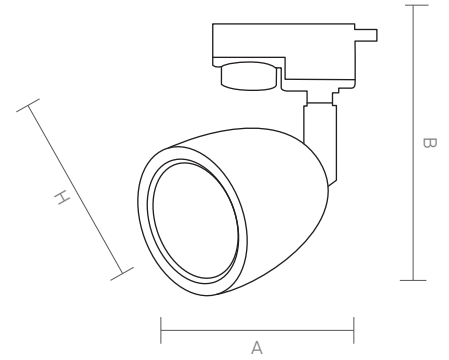

EPSILON

Code Kod	Power Güç	Lumen Lümen	Weight Ağırlık	Dimensions / Ölçüler			Package Qty Koli Adedi	Package Dms. Koli Ölçüleri
				A	B	H		
ALT.336	5	450	175	60	-	120	20	42*39*30

Color Rendering Index
Renssel Geriverim

CRI
80

Ingress Protection
IP Sınıfı

IP
20-44

Stock Electrostatic Coating Colors
Stok Elektrostatik Renkler

RAL9016 RAL9005
RAL9010 RAL7016

Please contact us for color and coating options.
Diğer renkler ve kaplamalar için iletişime geçiniz.

Energy Efficiency Class
Enerji Sınıfı

Color Temperature
Renk Sıcaklığı

Symbols
Semboller

50.000
HOURS
LED LIFE

A A+ A++

2700K 3000K 4000K 6500K

220-240V
50-60Hz

Dimmable
Dimmer Uyumlu

Battery Kit Compatible
Acil Kiti Uyumlu

www.arstar.com.tr

GU10 Socket
GU10 Soket

Aluminium Body
Alüminyum Gövde

1P - 3P Rail Compatible
Monofaze - Trifaze Ray Uyumlu