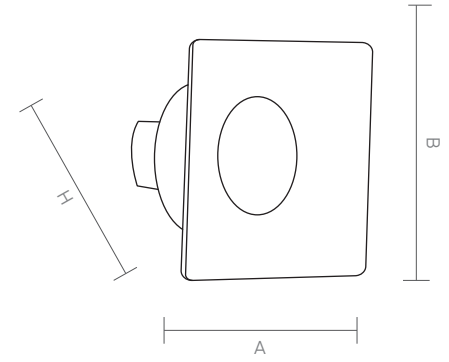

KARO

Code Kod	Power Güç	Lumen Lümen	Weight Ağırlık	Dimensions / Ölçüler		
				A	B	H
AHC.141	8	980	350	85	85	75
AHC.141	10	1200	350	85	85	75

Hole Dim. Delik Çapı	Package Qty Koli Adedi	Package Dms. Koli Ölçüleri
70	36	42*39*30
70	36	42*39*30

Color Rendering Index
Renksel Geriverim

CRI
80

Ingress Protection
IP Sınıfı

IP
20-44

Stock Electrostatic Coating Colors
Stok Elektrostatik Renkler

RAL9016 RAL9005
RAL9010 RAL7016

Please contact us for color and coating options.
Diğer renkler ve kaplamalar için iletişime geçiniz.