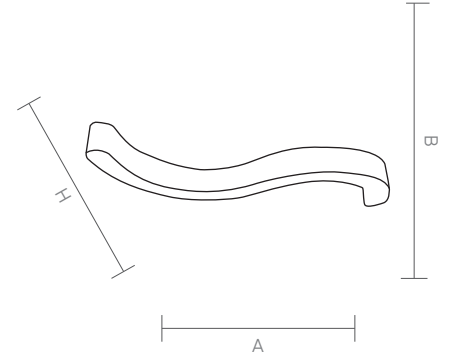

WATER WAY

Code Kod	Power Güç	Lumen Lümen	Weight Ağırlık	Dimensions / Ölçüler			Package Qty Koli Adedi	Package Dms. Koli Ölçüleri
				A	B	H		
AL.32100	38	5000	-	1000	80	75	1	1020*350*85
AL.32120	45	5800	-	1200	80	75	1	1220*350*85
AL.32150	58	7500	-	1500	80	75	1	1520*350*85
AL.32200	75	9700	-	2000	80	75	1	2020*350*85

Color Rendering Index
Renksel Geriverim

CRI
80

Ingress Protection
IP Sınıfı

IP
20-44

Stock Electrostatic Coating Colors
Stok Elektrostatik Renkler

RAL9016	RAL9005
RAL9010	RAL7016

Please contact us for color and coating options.
Diğer renkler ve kaplamalar için iletişime geçiniz.