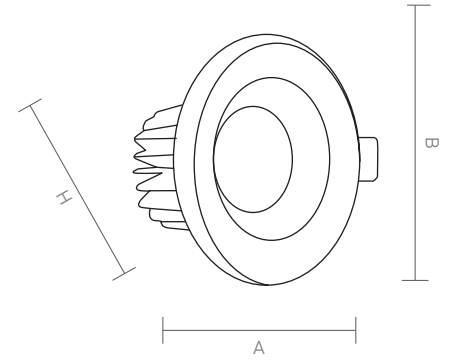

ODEL

Code Kod	Power Güç	Lumen Lümen	Weight Ağırlık	Dimensions / Ölçüler			Hole Dim. Delik Çapı	Package Qty Koli Adedi	Package Dms. Koli Ölçüleri
				A	B	H			
AHC.103	8	980	413	97	-	75	75	36	42*39*30
AHC.103	10	1200	413	97	-	75	75	36	42*39*30

Color Rendering Index
Renssel Geriverim

CRI
80

Ingress Protection
IP Sınıfı

IP
20-44

Stock Electrostatic Coating Colors
Stok Elektrostatik Renkler

□ RAL9016	■ RAL9005
□ RAL9010	■ RAL7016

Please contact us for color and coating options.
Diğer renkler ve kaplamalar için iletişime geçiniz.