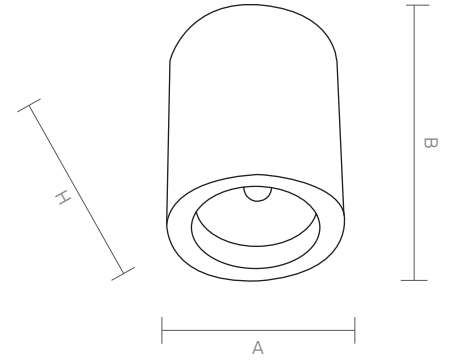

MINNA OP

Code Kod	Power Güç	Lumen Lümen	Weight Ağırlık	Dimensions / Ölçüler			Package Qty Koli Adedi	Package Dms. Koli Ölçüleri
				A	B	H		
SU.AHC.129	8	980	500	90	-	110	36	42*39*30

Color Rendering Index
Renssel Geriverim

CRI
80

Ingress Protection
IP Sınıfı

IP
20-44

Stock Electrostatic Coating Colors
Stok Elektrostatik Renkler

RAL9016	RAL9005
RAL9010	RAL7016

Please contact us for color and coating options.
Diğer renkler ve kaplamalar için iletişime geçiniz.