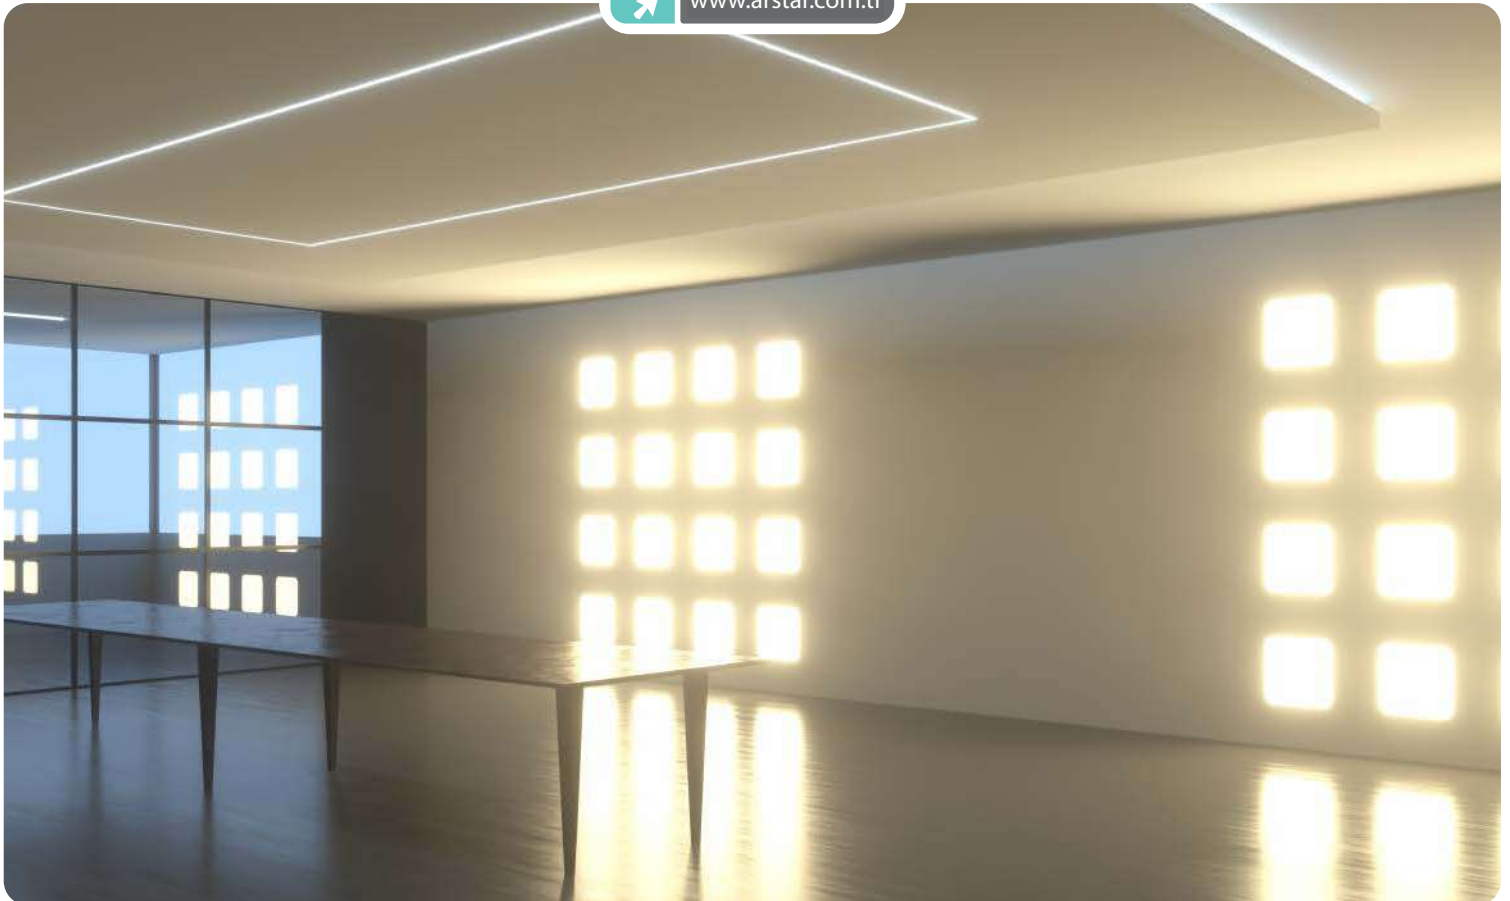

Energy Efficiency Class
Enerji Sınıfı

Color Temperature
Renk Sıcaklığı

Symbols
Semboller

50.000
HOURS
LED LIFE

A A+ A++

2700K 3000K 4000K 6500K

220-240V
50-60Hz

Dimmable
Dimmer Uyumlu

Battery Kit Compatible
Acil Kiti Uyumlu

www.arstar.com.tr