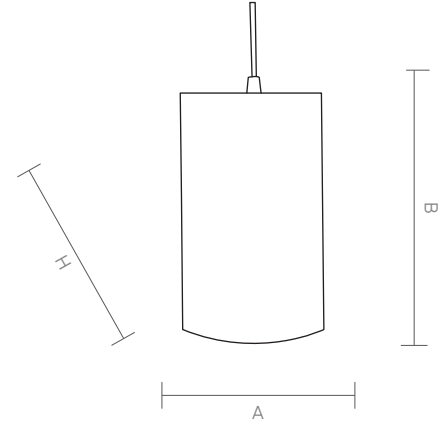

RADAMES

Code Kod	Power Güç	Lumen Lümen	Weight Ağırlık	Dimensions / Ölçüler			Package Qty Koli Adedi	Package Dms. Koli Ölçüleri
				A	B	H		
SU.ALC.686-20	20	2200	1200	125	-	210	12	50*30*30
SU.ALC.686-30	30	3300	1200	125	-	210	12	50*30*30
SU.ALC.686-40	40	4400	1200	125	-	210	12	50*30*30

Color Rendering Index
Renksel Geriverim

CRI
80

Ingress Protection
IP Sınıfı

IP
20-44

Stock Electrostatic Coating Colors
Stok Elektrostatik Renkler

☐ RAL9016   ☐ RAL9005
☐ RAL9010   ☐ RAL7016

Please contact us for color and coating options.
Diğer renkler ve kaplamalar için iletişime geçiniz.