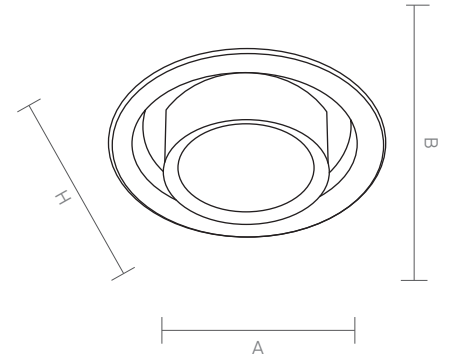

ANGEL

Code Kod	Power Güç	Lumen Lümen	Weight Ağırlık	Dimensions / Ölçüler			Hole Dim. Delik Çapı	Package Qty Koli Adedi	Package Dms. Koli Ölçüleri
				A	B	H			
ALOB.489-30	30	3000	1040	150	-	140	130	16	52*50*34
ALOB.489-40	40	4000	1040	150	-	140	130	16	52*50*34

Color Rendering Index
Renssel Geriverim

CRI
80

Ingress Protection
IP Sınıfı

IP
20-44

Stock Electrostatic Coating Colors
Stok Elektrostatik Renkler

□ RAL9016	■ RAL9005
□ RAL9010	■ RAL7016

Please contact us for color and coating options.
Diğer renkler ve kaplamalar için iletişime geçiniz.

Hole Dim. Delik Çapı	Package Qty Koli Adedi	Package Dms. Koli Ölçüleri
130	16	52*50*34
130	16	52*50*34