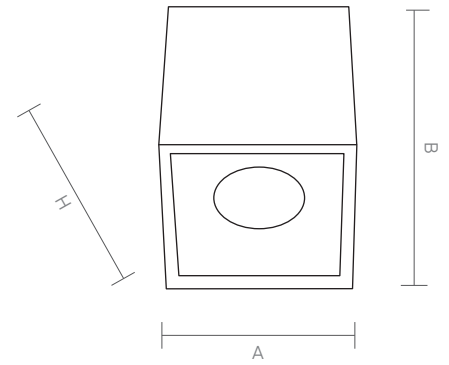

SCALA-D

Code Kod	Power Güç	Lumen Lümen	Weight Ağırlık	Dimensions / Ölçüler			Package Qty Koli Adedi	Package Dms. Koli Ölçüleri
				A	B	H		
AP.03	5	450	220	60	60	85	72	52*50*34
AP.03-2	2*5	900	450	120	60	85	36	52*50*34

Color Rendering Index
Renssel Geriverim

CRI
80

Ingress Protection
IP Sınıfı

IP
20-44

Stock Electrostatic Coating Colors
Stok Elektrostatik Renkler

□ RAL9016	□ RAL9005
□ RAL9010	□ RAL7016

Please contact us for color and coating options.
Diğer renkler ve kaplamalar için iletişime geçiniz.

Energy Efficiency Class
Enerji Sınıfı

Color Temperature
Renk Sıcaklığı

Symbols
Semboller

50.000
HOURS
LED LIFE

A A+ A++

2700K 3000K 4000K 6500K

220-240V
50-60Hz

Dimmable
Dimmer Uyumlu

Battery Kit Compatible
Acil Kiti Uyumlu

www.arstar.com.tr