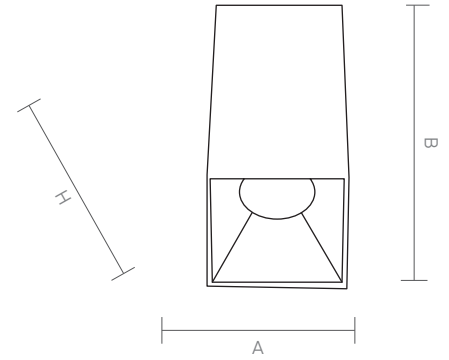

DONA-S OP

Code Kod	Power Güç	Lumen Lümen	Weight Ağırlık	Dimensions / Ölçüler			Package Qty Koli Adedi	Package Dms. Koli Ölçüleri
SU.AH.119	5	450	450	A	B	H	36	42*39*30

Color Rendering Index
Renssel Geriverim

CRI
80

Ingress Protection
IP Sınıfı

IP
20-44

Stock Electrostatic Coating Colors
Stok Elektrostatik Renkler

RAL9016 RAL9005
RAL9010 RAL7016

Please contact us for color and coating options.
Diğer renkler ve kaplamalar için iletişime geçiniz.