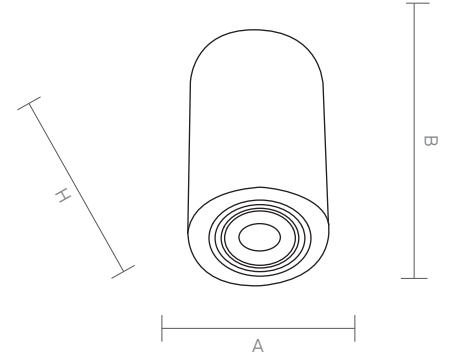

MITRA OP

Code Kod	Power Güç	Lumen Lümen	Weight Ağırlık	Dimensions / Ölçüler			Package Qty Koli Adedi	Package Dms. Koli Ölçüleri
				A	B	H		
SU.AH.127	5	450	350	90	-	110	36	42*39*30

Color Rendering Index
Renssel Geriverim

CRI
80

Ingress Protection
IP Sınıfı

IP
20-44

Stock Electrostatic Coating Colors
Stok Elektrostatik Renkler

RAL9016 RAL9005
RAL9010 RAL7016

Please contact us for color and coating options.
Diğer renkler ve kaplamalar için iletişime geçiniz.