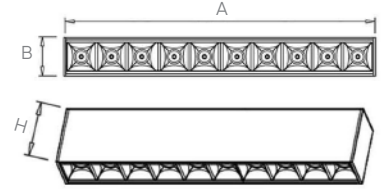

MAGNET

Code Kod	Power Güç	Lumen Lümen	Weight Ağırlık	Dimensions / Ölçüler			Package Qty Koli Adedi	Package Dms. Koli Ölçüleri
				A	B	H		
AMG.5001	5	690	175	135	33	30	40	42*39*30
AMG.5002	10	1380	310	270	33	30	30	42*39*30
AMG.5003	15	2070	485	405	33	30	20	42*39*30

Color Rendering Index
Renssel Geriverim

CRI
80

Ingress Protection
IP Sınıfı

IP
20-44

Stock Electrostatic Coating Colors
Stok Elektrostatik Renkler

RAL9016 RAL9005
RAL9010 RAL7016

Please contact us for color and coating options.
Diğer renkler ve kaplamalar için iletişime geçiniz.

Energy Efficiency Class
Enerji Sınıfı

Color Temperature
Renk Sıcaklığı

Symbols
Semboller

50.000
HOURS
LED LIFE

A A+ A++

2700K 3000K 4000K 6500K

220-240V
50-60Hz

Dimmable
Dimmer Uyumlu

Battery Kit Compatible
Acil Kiti Uyumlu

www.arstar.com.tr

24 / 48V uyumlu üretilmektedir.
Compatible with 24 / 48V