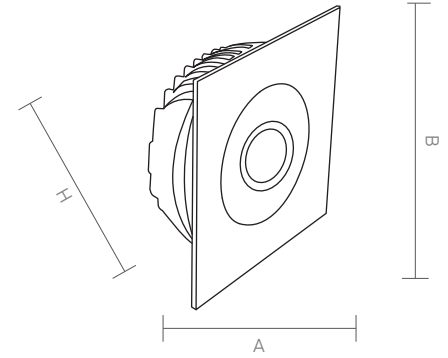

MIRA

Code Kod	Power Güç	Lumen Lümen	Weight Ağırlık	Dimensions / Ölçüler		
				A	B	H
AHCOB.239	8	980	300	108	108	75
AHCOB.239	10	1200	300	108	108	75

Hole Dim. Delik Çapı	Package Qty Koli Adedi	Package Dms. Koli Ölçüleri
90	36	42*39*30
90	36	42*39*30

Color Rendering Index
Renksel Geriverim

CRI
80

Ingress Protection
IP Sınıfı

IP
20-44

Stock Electrostatic Coating Colors
Stok Elektrostatik Renkler

RAL9016 RAL9005
RAL9010 RAL7016

Please contact us for color and coating options.
Diğer renkler ve kaplamalar için iletişime geçiniz.