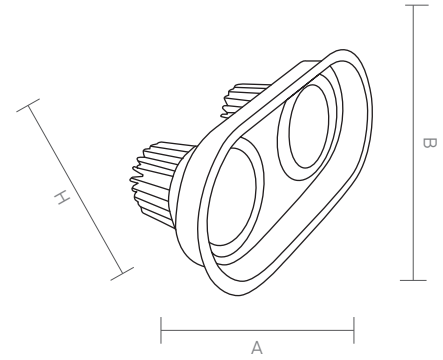

CALYPSO COB

Code Kod	Power Güç	Lumen Lümen	Weight Ağırlık	Dimensions / Ölçüler		
				A	B	H
AHC.210	2*8	1960	600	112	210	75
AHC.210	2*10	2400	600	112	210	75

Hole Dim. Delik Çapı	Package Qty Koli Adedi	Package Dms. Koli Ölçüleri
95*195	18	42*39*30
95*195	18	42*39*30

Color Rendering Index
Renksel Geriverim

CRI
80

Ingress Protection
IP Sınıfı

IP
20-44

Stock Electrostatic Coating Colors
Stok Elektrostatik Renkler

☐ RAL9016   ☐ RAL9005
☐ RAL9010   ☐ RAL7016

Please contact us for color and coating options.
Diğer renkler ve kaplamalar için iletişime geçiniz.

Energy Efficiency Class
Enerji Sınıfı

Color Temperature
Renk Sıcaklığı

Symbols
Semboller

50.000
HOURS
LED LIFE

A A+ A++

2700K 3000K 4000K 6500K

220-240V
50-60Hz

Dimmable
Dimmer Uyumlu

Battery Kit Compatible
Acil Kiti Uyumlu

www.arstar.com.tr