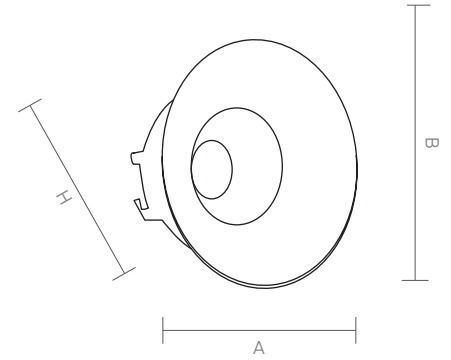

MISHA

Code Kod	Power Güç	Lumen Lümen	Weight Ağırlık	Dimensions / Ölçüler		
				A	B	H
AH.128	5	450	70	83	-	75

Hole Dim. Delik Çapı	Package Qty Koli Adedi	Package Dms. Koli Ölçüleri
70	105	42*39*30

GU10 Bulb height is included with H value.

Yükseklik ölçüsüne GU10 Ampül dahildir.

Color Rendering Index
Renssel Geriverim

CRI
80

Ingress Protection
IP Sınıfı

IP
20-44

Stock Electrostatic Coating Colors
Stok Elektrostatik Renkler

RAL9016 RAL9005
RAL9010 RAL7016

Please contact us for color and coating options.
Diğer renkler ve kaplamalar için iletişime geçiniz.