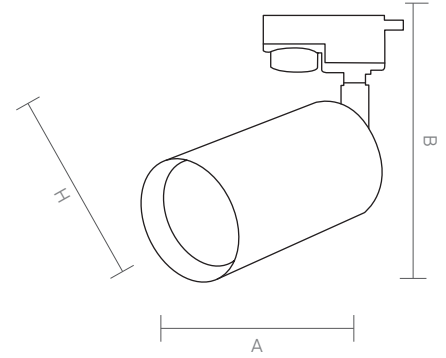

RIGEL

Code Kod	Power Güç	Lumen Lümen	Weight Ağırlık	Dimensions / Ölçüler			Package Qty Koli Adedi	Package Dms. Koli Ölçüleri
ALT.328	5	450	215	A	B	H	20	42*39*30
				58	100	166		

Color Rendering Index
Renssel Geriverim

CRI
80

Ingress Protection
IP Sınıfı

IP
20-44

Stock Electrostatic Coating Colors
Stok Elektrostatik Renkler

RAL9016 RAL9005
RAL9010 RAL7016

Please contact us for color and coating options.
Diğer renkler ve kaplamalar için iletişime geçiniz.