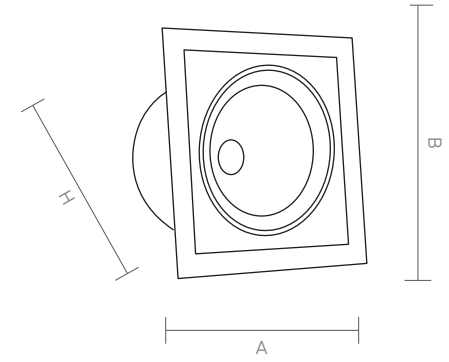

ZAIDA

Code Kod	Power Güç	Lumen Lümen	Weight Ağırlık	Dimensions / Ölçüler			Hole Dim. Delik Çapı	Package Qty Koli Adedi	Package Dms. Koli Ölçüleri
				A	B	H			
ALC.688-30	30	3000	1200	195	195	140	175*175	12	44*41*30
ALC.688-40	40	4000	1200	195	195	140	175*175	12	44*41*30
ALC2.688-30	2*30	6000	2300	195	350	140	175*320	8	44*41*30
ALC2.688-40	2*40	8000	2300	195	350	140	175*320	8	44*41*30
ALC3.688-30	3*30	9000	3500	195	520	140	175*495	6	44*41*30
ALC3.688-40	3*40	12000	3500	195	520	140	175*495	6	44*41*30

Color Rendering Index
Renksel Geriverim

CRI
80

Ingress Protection
IP Sınıfı

IP
20-44

Stock Electrostatic Coating Colors
Stok Elektrostatik Renkler

☐ RAL9016   ☐ RAL9005
☐ RAL9010   ☐ RAL7016

Please contact us for color and coating options.
Diğer renkler ve kaplamalar için iletişime geçiniz.