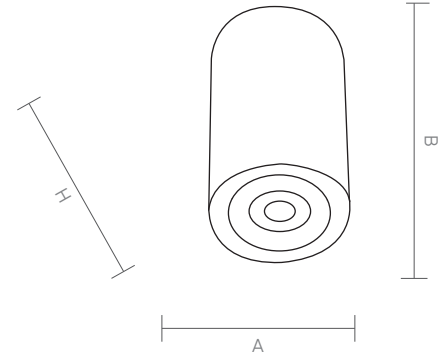

MOBLED OP

Code Kod	Power Güç	Lumen Lümen	Weight Ağırlık	Dimensions / Ölçüler			Package Qty Koli Adedi	Package Dms. Koli Ölçüleri
				A	B	H		
SU.ALM.01	2	250	250	55	-	110	36	42*39*30

Color Rendering Index
Renssel Geriverim

CRI
80

Ingress Protection
IP Sınıfı

IP
20-44

Stock Electrostatic Coating Colors
Stok Elektrostatik Renkler

RAL9016	RAL9005
RAL9010	RAL7016

Please contact us for color and coating options.
Diğer renkler ve kaplamalar için iletişime geçiniz.