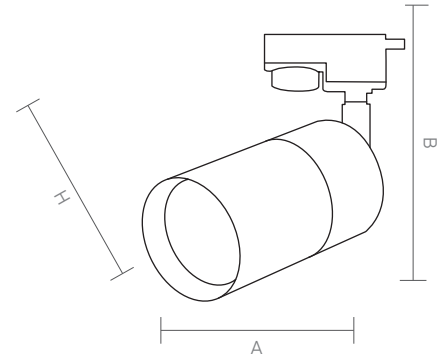

VIOLET

Code Kod	Power Güç	Lumen Lümen	Weight Ağırlık	Dimensions / Ölçüler			Package Qty Koli Adedi	Package Dms. Koli Ölçüleri
				A	B	H		
ALT.321	5	450	215	60	95	188	20	42*39*30

Color Rendering Index
Renssel Geriverim

CRI
80

Ingress Protection
IP Sınıfı

IP
20-44

Stock Electrostatic Coating Colors
Stok Elektrostatik Renkler

RAL9016	RAL9005
RAL9010	RAL7016

Please contact us for color and coating options.
Diğer renkler ve kaplamalar için iletişime geçiniz.