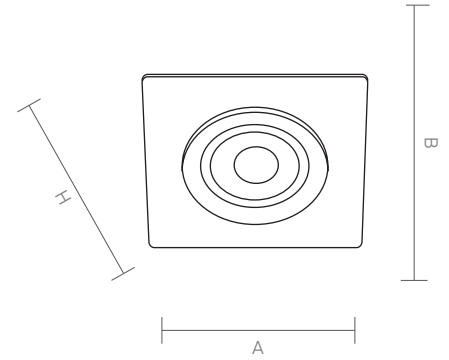

VEGA D

Code Kod	Power Güç	Lumen Lümen	Weight Ağırlık	Dimensions / Ölçüler			Hole Dim. Delik Çapı	Package Qty Koli Adedi	Package Dms. Koli Ölçüleri
				A	B	H			
AHC.106	8	980	400	120	120	75	100*100	36	42*39*30
AHC.106-2	2*8	1960	750	120	220	75	100*200	18	42*39*30
AHC.106-3	3*8	2940	950	120	324	75	100*300	10	42*39*30

Color Rendering Index
Renssel Geriverim

CRI
80

Ingress Protection
IP Sınıfı

IP
20-44

Stock Electrostatic Coating Colors
Stok Elektrostatik Renkler

□ RAL9016	■ RAL9005
□ RAL9010	■ RAL7016

Please contact us for color and coating options.
Diğer renkler ve kaplamalar için iletişime geçiniz.