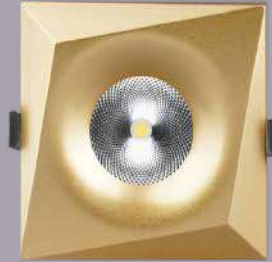

Energy Efficiency Class
Enerji Sınıfı

Color Temperature
Renk Sıcaklığı

Symbols
Semboller

50.000
HOURS
LED LIFE

A A+ A++

2700K 3000K 4000K 6500K

220-240V
50-60Hz

Dimmable
Dimmer Uyumlu

Battery Kit Compatible
Acil Kiti Uyumlu

www.arstar.com.tr

38° Reflector Angle
38° Reflektör Açısı

Aluminium Body
Alüminyum Gövde