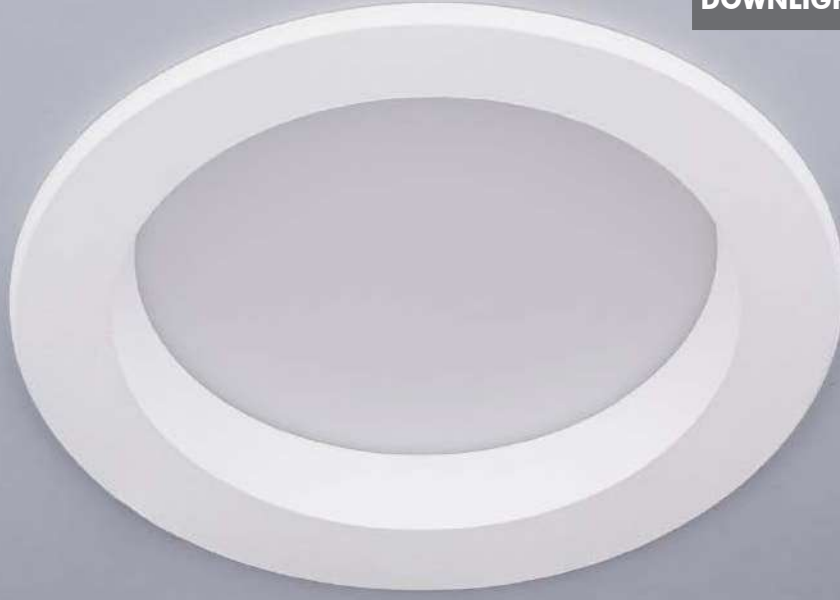

NOVA

Yuvarlak Kademeli alüminyum enjeksiyon SMD led downlight, Çerçevesi elektrostatik toz boyalıdır. Soğutucu da alüminyum enjeksiyon olup Led pcb nin soğumasına yardımcı olmakla beraber ledin ömrünü de artırmaktadır, düşük watt da yüksek lümen gücü ile her mekanda ferah ve şık bir aydınlatma ortamı sağlamaktadır. NOVA konut ve projeler için mükemmel bir downlight dir.

İsteğe bağlı olarak IP44 yapılabilir ve bu özelliği ile duş boşlukları, banyolar, açık alanlar veya saçakların altında ve tüm iç mekânlarda kullanım için mükemmeldir. NOVA 6 farklı modeli ile her odaya ve mekana uygun ölçülere sahip olması ilede bir avantaj sağlamaktadır.

NOVA is a circular recessed SMD led downlight which has an aluminium injection cage. Frontal view is circular and in one piece. Its frame is coated with electrostatic powder.

NOVA is an excellent fixture for housing and residencies. IP44 is optional. Therefore it is ideal for shower gaps, bathrooms, outdoors, eaves and all indoors. NOVA is favoured for having available dimensions for every possible space due to 6 different types.