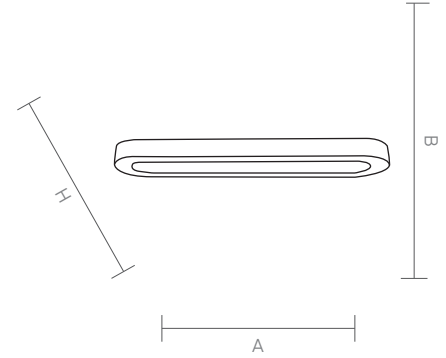

PASSION

Code Kod	Power Güç	Lumen Lümen	Weight Ağırlık	Dimensions / Ölçüler			Package Qty Koli Adedi	Package Dms. Koli Ölçüleri
				A	B	H		
AL.32100	68	8800	-	1000	80	75	1	1050*90*85
AL.32120	80	10000	-	1200	80	75	1	1250*90*85
AL.32150	100	13000	-	1500	80	75	1	1550*90*85

Color Rendering Index
Renssel Geriverim

CRI
80

Ingress Protection
IP Sınıfı

IP
20-44

Stock Electrostatic Coating Colors
Stok Elektrostatik Renkler

RAL9016	RAL9005
RAL9010	RAL7016

Please contact us for color and coating options.
Diğer renkler ve kaplamalar için iletişime geçiniz.