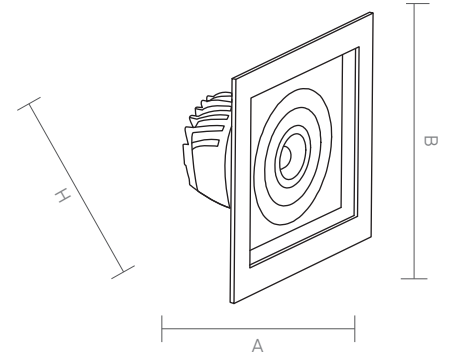

VEGA

Code	Power	Lumen	Weight	Dimensions / Ölçüler			Hole Dim.	Package Qty	Package Dms.
				A	B	H			
AHC.116	8	980	420	128	128	90	110*110	36	42*39*30
AHC.116-2	2*8	1960	750	128	235	90	110*210	18	42*39*30
AHC.116-3	3*8	2940	990	128	335	90	110*310	10	42*39*30

Color Rendering Index
Renksel Geriverim

CRI
80

Ingress Protection
IP Sınıfı

IP
20-44

Stock Electrostatic Coating Colors
Stok Elektrostatik Renkler

☐ RAL9016   ☐ RAL9005
☐ RAL9010   ☐ RAL7016

Please contact us for color and coating options.
Diğer renkler ve kaplamalar için iletişime geçiniz.