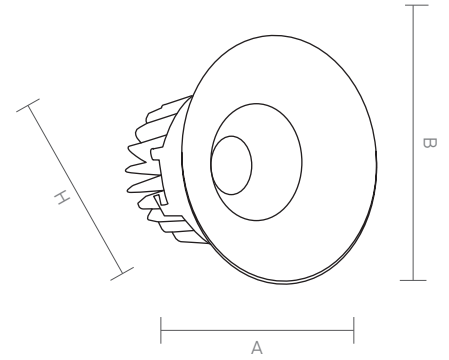

MISHA

Code Kod	Power Güç	Lumen Lümen	Weight Ağırlık	Dimensions / Ölçüler			Hole Dim. Delik Çapı	Package Qty Koli Adedi	Package Dms. Koli Ölçüleri
				A	B	H			
AHC.128	8	980	200	83	-	75	70	36	42*39*30
AHC.128	10	1200	200	83	-	75	70	36	42*39*30

Color Rendering Index
Renssel Geriverim

CRI
80

Ingress Protection
IP Sınıfı

IP
20-44

Stock Electrostatic Coating Colors
Stok Elektrostatik Renkler

□ RAL9016	■ RAL9005
□ RAL9010	■ RAL7016

Please contact us for color and coating options.
Diğer renkler ve kaplamalar için iletişime geçiniz.