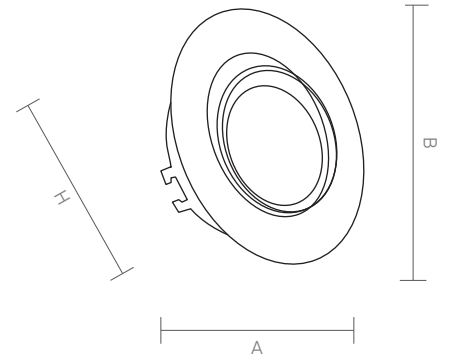

LUNA

Code Kod	Power Güç	Lumen Lümen	Weight Ağırlık	Dimensions / Ölçüler			Hole Dim. Delik Çapı	Package Qty Koli Adedi	Package Dms. Koli Ölçüleri
				A	B	H			
AHOB.240	5	450	75	97	-	75	85	60	42*39*30
AHOB.250	2*5	900	150	194	97	75	2*85	30	42*39*30

GU10 Bulb height is included with H value.

Yükseklik ölçüsüne GU10 Ampül dahildir.

Color Rendering Index
Renksel Geriverim

CRI
80

Ingress Protection
IP Sınıfı

IP
20-44

Stock Electrostatic Coating Colors
Stok Elektrostatik Renkler

☐ RAL9016   ☐ RAL9005
☐ RAL9010   ☐ RAL7016

Please contact us for color and coating options.
Diğer renkler ve kaplamalar için iletişime geçiniz.