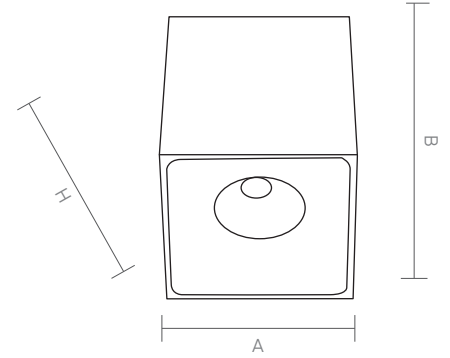

KARO OP

Code Kod	Power Güç	Lumen Lümen	Weight Ağırlık	Dimensions / Ölçüler			Package Qty Koli Adedi	Package Dms. Koli Ölçüleri
SU.AHC.141	8	980	650	A	B	H	36	42*39*30

Color Rendering Index
Renksel Geriverim

CRI
80

Ingress Protection
IP Sınıfı

IP
20-44

Stock Electrostatic Coating Colors
Stok Elektrostatik Renkler

RAL9016 RAL9005
RAL9010 RAL7016

Please contact us for color and coating options.
Diğer renkler ve kaplamalar için iletişime geçiniz.