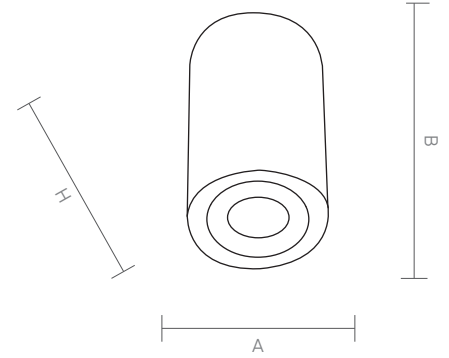

MISHA OP

Code Kod	Power Güç	Lumen Lümen	Weight Ağırlık	Dimensions / Ölçüler			Package Qty Koli Adedi	Package Dms. Koli Ölçüleri
				A	B	H		
SU.AH.128	5	450	350	90	-	110	36	42*39*30

Color Rendering Index
Renksel Geriverim

CRI
80

Ingress Protection
IP Sınıfı

IP
20-44

Stock Electrostatic Coating Colors
Stok Elektrostatik Renkler

RAL9016 RAL9005
RAL9010 RAL7016

Please contact us for color and coating options.
Diğer renkler ve kaplamalar için iletişime geçiniz.