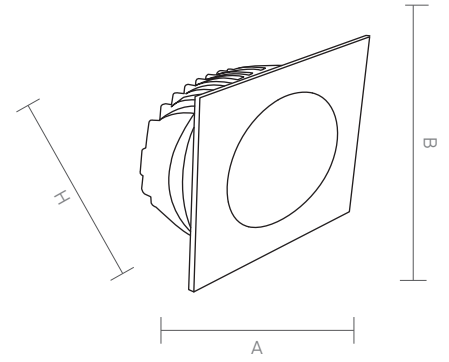

DIVINA

Code Kod	Power Güç	Lumen Lümen	Weight Ağırlık	Dimensions / Ölçüler			Hole Dim. Delik Çapı	Package Qty Koli Adedi	Package Dms. Koli Ölçüleri
				A	B	H			
AL.243	8	800	370	97	97	55	85	36	42*39*30
AL.343	10	1000	420	117	117	48	105	36	42*39*30
AL.443	15	1500	580	147	147	54	130	36	52*50*34
AL.543	18	1800	720	175	175	58	160	18	45*42*34
AL.643	25	2500	860	195	195	55	180	16	45*42*34
AL.843	30	3000	1200	227	227	58	210	16	52*50*34

Color Rendering Index
Renssel Geriverim

CRI
80

Ingress Protection
IP Sınıfı

IP
20-44

Stock Electrostatic Coating Colors
Stok Elektrostatik Renkler

RAL9016	RAL9005
RAL9010	RAL7016

Please contact us for color and coating options.
Diğer renkler ve kaplamalar için iletişime geçiniz.