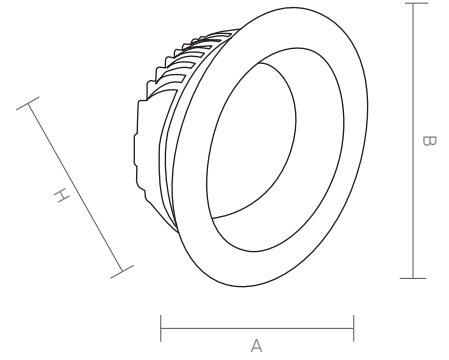

ZERLINA

Code Kod	Power Güç	Lumen Lümen	Weight Ağırlık	Dimensions / Ölçüler			Hole Dim. Delik Çapı	Package Qty Koli Adedi	Package Dms. Koli Ölçüleri
				A	B	H			
AL.246	8	800	280	97	-	70	85	27	42*39*30
AL.346	10	1000	300	117	-	70	105	27	42*39*30
AL.446	12	1200	360	147	-	75	130	27	52*50*34
AL.546	15	1500	470	175	-	85	160	16	45*42*34
AL.646	20	2000	530	192	-	85	175	16	45*42*34
AL.846	25	2500	700	227	-	85	210	16	52*50*34

Color Rendering Index
Renssel Geriverim

CRI
80

Ingress Protection
IP Sınıfı

IP
20-44

Stock Electrostatic Coating Colors
Stok Elektrostatik Renkler

□ RAL9016	■ RAL9005
□ RAL9010	■ RAL7016

Please contact us for color and coating options.
Diğer renkler ve kaplamalar için iletişime geçiniz.

Energy Efficiency Class
Enerji Sınıfı

Color Temperature
Renk Sıcaklığı

Symbols
Semboller

50.000
HOURS
LED LIFE

A A+ A++

2700K 3000K 4000K 6500K

220-240V
50-60Hz

Dimmable
Dimmer Uyumlu

Battery Kit Compatible
Acil Kiti Uyumlu

www.arstar.com.tr

38° Reflector Angle
38° Reflektör Açısı

High Quality Diffuser
Yüksek Kalite Difüzör

Aluminium Body
Alüminyum Gövde

Extruded Aluminium Heat Sink
Alüminyum Ekstrüzyon Soğutucu