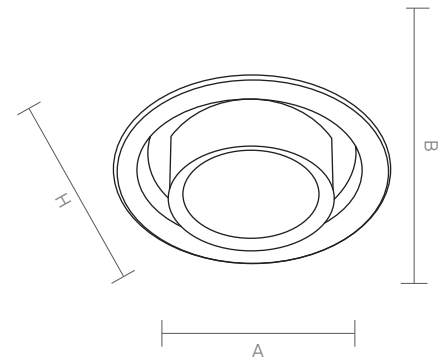

ANGEL BIG

Code Kod	Power Güç	Lumen Lümen	Weight Ağırlık	Dimensions / Ölçüler			Hole Dim. Delik Çapı	Package Qty Koli Adedi	Package Dms. Koli Ölçüleri
				A	B	H			
ALOB.689-30	30	3000	1200	200	-	130	180	16	52*50*34
ALOB.689-40	40	4000	1200	200	-	130	180	16	52*50*34

Color Rendering Index
Renksel Geriverim

CRI
80

Ingress Protection
IP Sınıfı

IP
20-44

Stock Electrostatic Coating Colors
Stok Elektrostatik Renkler

RAL9016	RAL9005
RAL9010	RAL7016

Please contact us for color and coating options.
Diğer renkler ve kaplamalar için iletişime geçiniz.