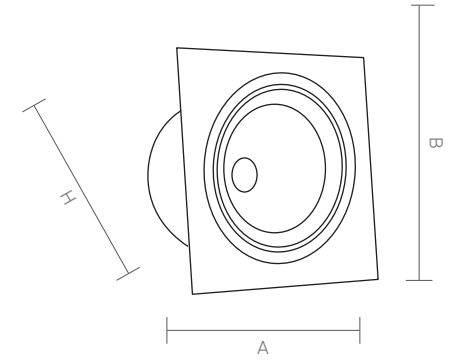

ZAIN S

Code Kod	Power Güç	Lumen Lümen	Weight Ağırlık	Dimensions / Ölçüler			Hole Dim. Delik Çapı	Package Qty Koli Adedi	Package Dms. Koli Ölçüleri
				A	B	H			
ALC.687-30	30	3000	1200	195	195	140	175*175	12	44*41*30
ALC.687-40	40	4000	1200	195	195	140	175*175	12	44*41*30
ALC2.687-30	2*30	6000	2300	195	350	140	175*320	8	44*41*30
ALC2.687-40	2*40	8000	2300	195	350	140	175*320	8	44*41*30
ALC3.687-30	3*30	9000	3500	195	520	140	175*495	6	44*41*30
ALC3.687-40	3*40	12000	3500	195	520	140	175*495	6	44*41*30

Color Rendering Index
Renksel Geriverim

CRI
80

Ingress Protection
IP Sınıfı

IP
20-44

Stock Electrostatic Coating Colors
Stok Elektrostatik Renkler

RAL9016	RAL9005
RAL9010	RAL7016

Please contact us for color and coating options.
Diğer renkler ve kaplamalar için iletişime geçiniz.

Hole Dim. Delik Çapı	Package Qty Koli Adedi	Package Dms. Koli Ölçüleri
175*175	12	44*41*30
175*175	12	44*41*30
175*320	8	44*41*30
175*320	8	44*41*30
175*495	6	44*41*30
175*495	6	44*41*30