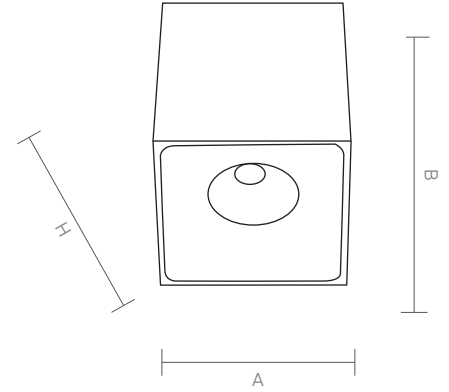

KARO OP

Code Kod	Power Güç	Lumen Lümen	Weight Ağırlık	Dimensions / Ölçüler			Package Qty Koli Adedi	Package Dms. Koli Ölçüleri
				A	B	H		
SU.AH.141	5	450	450	90	90	110	36	42*39*30

Color Rendering Index
Renssel Geriverim

CRI
80

Ingress Protection
IP Sınıfı

IP
20-44

Stock Electrostatic Coating Colors
Stok Elektrostatik Renkler

RAL9016 RAL9005
RAL9010 RAL7016

Please contact us for color and coating options.
Diğer renkler ve kaplamalar için iletişime geçiniz.