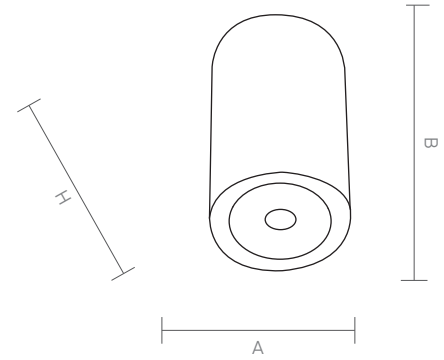

MISHA OP

Code Kod	Power Güç	Lumen Lümen	Weight Ağırlık	Dimensions / Ölçüler			Package Qty Koli Adedi	Package Dms. Koli Ölçüleri
				A	B	H		
SU.AHC.128	8	980	550	90	-	110	36	42*39*30

Color Rendering Index
Renksel Geriverim

CRI
80

Ingress Protection
IP Sınıfı

IP
20-44

Stock Electrostatic Coating Colors
Stok Elektrostatik Renkler

□ RAL9016	■ RAL9005
□ RAL9010	■ RAL7016

Please contact us for color and coating options.
Diğer renkler ve kaplamalar için iletişime geçiniz.