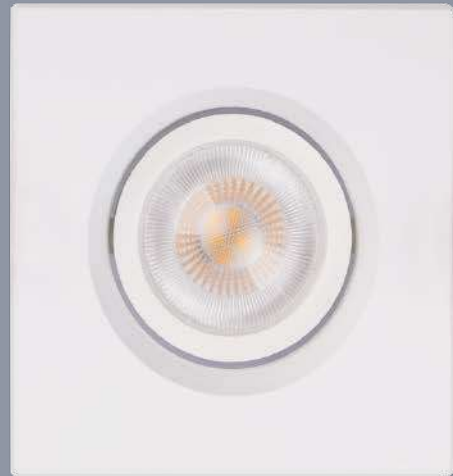

MIRA

Code Kod	Power Güç	Lumen Lümen	Weight Ağırlık	Dimensions / Ölçüler		
				A	B	H
AHOB.239	5	450	85	108	108	75

Hole Dim. Delik Çapı	Package Qty Koli Adedi	Package Dms. Koli Ölçüleri
90	60	42*39*30

GU10 Bulb height is included with H value.

Yükseklik ölçüsüne GU10 Ampül dahildir.

Color Rendering Index
Renssel Geriverim

CRI
80

Ingress Protection
IP Sınıfı

IP
20-44

Stock Electrostatic Coating Colors
Stok Elektrostatik Renkler

RAL9016 RAL9005
RAL9010 RAL7016

Please contact us for color and coating options.
Diğer renkler ve kaplamalar için iletişime geçiniz.

Energy Efficiency Class
Enerji Sınıfı

Color Temperature
Renk Sıcaklığı

Symbols
Semboller

50.000
HOURS
LED LIFE

A A+ A++

2700K 3000K 4000K 6500K

220-240V
50-60Hz

Dimmable
Dimmer Uyumlu

Battery Kit Compatible
Acil Kiti Uyumlu

www.arstar.com.tr

Aluminium Body
Alüminyum Gövde