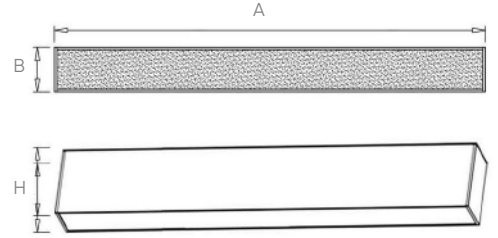

MAGNET

Code Kod	Power Güç	Lumen Lümen	Weight Ağırlık	Dimensions / Ölçüler			Package Qty Koli Adedi	Package Dms. Koli Ölçüleri
				A	B	H		
AMG.5102	10	1080	300	305	33	30	30	42*39*30
AMG.5104	20	2160	550	610	33	30	20	42*39*30
AMG.5105	30	3240	850	915	33	30	10	42*39*30

Color Rendering Index
Renksel Geriverim

CRI
80

Ingress Protection
IP Sınıfı

IP
20-44

Stock Electrostatic Coating Colors
Stok Elektrostatik Renkler

RAL9016 RAL9005
RAL9010 RAL7016

Please contact us for color and coating options.
Diğer renkler ve kaplamalar için iletişime geçiniz.

Energy Efficiency Class
Enerji Sınıfı

Color Temperature
Renk Sıcaklığı

Symbols
Semboller

50.000
HOURS
LED LIFE

A A+ A++

2700K 3000K 4000K 6500K

220-240V
50-60Hz

Dimmable
Dimmer Uyumlu

Battery Kit Compatible
Acil Kiti Uyumlu

www.arstar.com.tr

24 / 48V uyumlu üretilmektedir.
Compatible with 24 / 48V