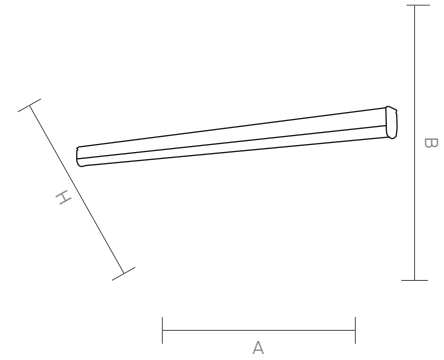

ALFA

Code Kod	Power Güç	Lumen Lümen	Weight Ağırlık	Dimensions / Ölçüler			Package Qty Koli Adedi	Package Dms. Koli Ölçüleri
				A	B	H		
ALB.05.60	18	1800	470	600	65	-	25	25*20*65
ALB.05.90	25	2500	620	900	65	-	25	25*20*95
ALB.05.120	36	3600	750	1200	65	-	25	25*20*125
ALB.05.150	45	4500	950	1500	65	-	25	25*20*155

Color Rendering Index
Renksel Geriverim

CRI
80

Ingress Protection
IP Sınıfı

IP
65

Energy Efficiency Class
Enerji Sınıfı

Color Temperature
Renk Sıcaklığı

Symbols
Semboller

50.000
HOURS
LED LIFE

A A+ A++

2700K 3000K 4000K 6500K

220-240V
50-60Hz

Dimmable
Dimmer Uyumlu

Battery Kit Compatible
Acil Kiti Uyumlu