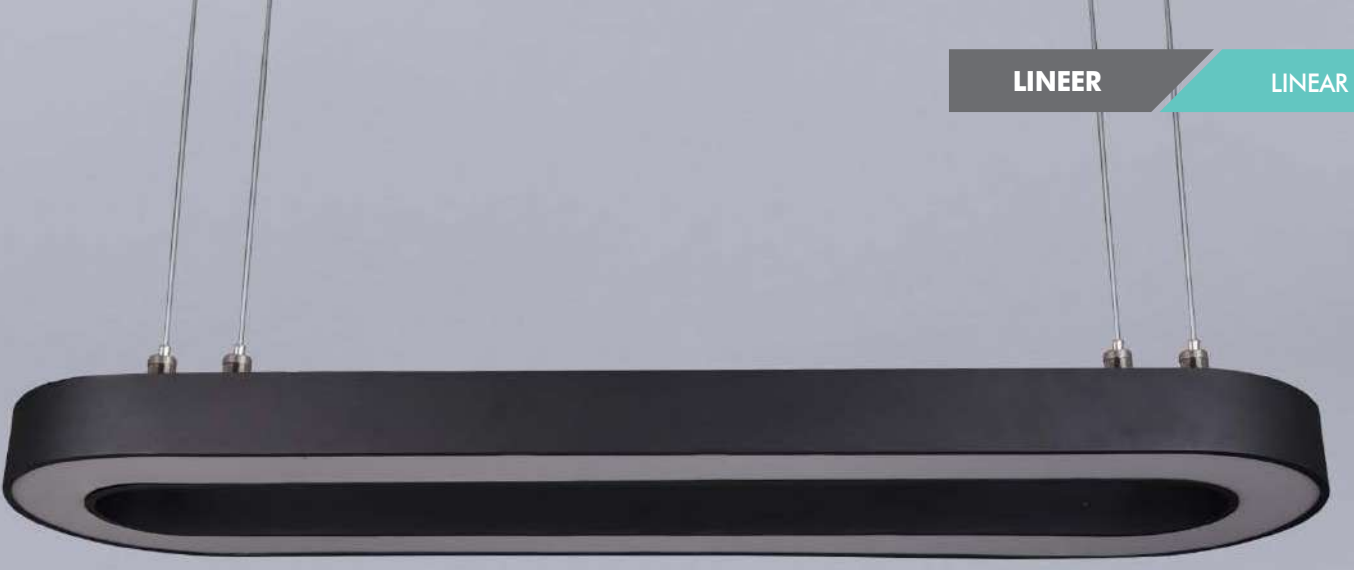

PASSION

LED teknolojisinde sıklıkla tercih edilen aydınlatma türlerinden biri olan lineer aydınlatma iş yerleri, ofis, okul, alışveriş merkezi ve mekanların olmazsa olmaz aydınlatma sistemleri arasında yer alır. Passion Serisi kullanıldığı alanda verimli bir aydınlatma sunar. Geleneksel aydınlatma ürünleri ile kıyaslandığında birçok avantajı bulunmaktadır. Dekoratif bir ortam oluşmasını sağlayan lineer aydınlatma ile kaliteli ve göze hitap eden bir ortam oluşturulabilmektedir. Doğal ışık kaynaklarıdır. Bu doğal ışıklar sayesinde ortamdaki kişilerin göz yorgunluğu yaşamaları söz konusu olmaz.

Passion farklı montaj araçlarıyla birlikte kullanılabilir. Özel alüminyum profili ile farklı uzunluklarda uygulanabilir. Standart aparatlarla kolayca tavana veya sıva üstüne montaj edilebilir.

Linear illumination which is one of the most preferred lighting type in led technology is a must for workplaces, offices, schools and shopping malls. It presents efficient lighting. It is more beneficial when compared to traditional lighting products. Its decorative elements enables high class and attractive ambiance. They are daylight sources. Therefore it prevents eyestrain.

PASSION can be used together with different installation tools. It can be applied in different lengths via custom aluminium profiles. It can be installed to the ceiling or over-plaster easily with standard kits.