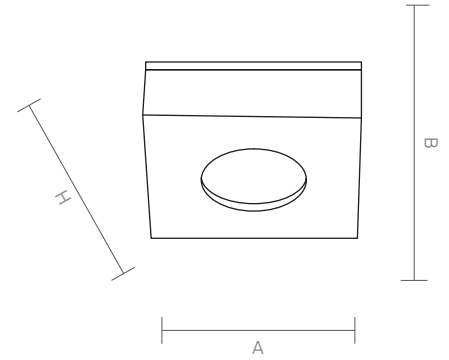

GRID

Code Kod	Power Güç	Lumen Lümen	Weight Ağırlık	Dimensions / Ölçüler			Package Qty Koli Adedi	Package Dms. Koli Ölçüleri
				A	B	H		
ALG.01	8	980	-	-	-	-	40	42*39*30
ALG.01	10	1200	-	-	-	-	40	42*39*30

Product dimensions will be finalised during order.
İmalat ölçüleri sipariş esnasında netleştirilecektir.

Color Rendering Index
Renksel Geriverim

CRI
80

Ingress Protection
IP Sınıfı

IP
20-44

Stock Electrostatic Coating Colors
Stok Elektrostatik Renkler

RAL9016 RAL9005
RAL9010 RAL7016

Please contact us for color and coating options.
Diğer renkler ve kaplamalar için iletişime geçiniz.