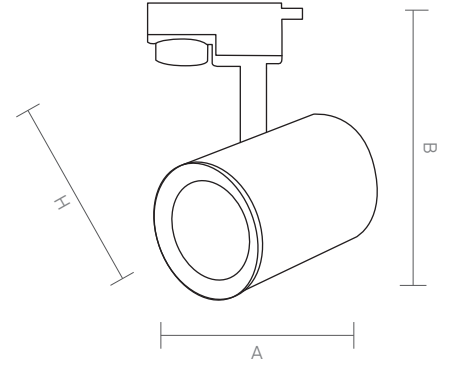

LUPIN

Code Kod	Power Güç	Lumen Lümen	Weight Ağırlık	Dimensions / Ölçüler			Package Qty Koli Adedi	Package Dms. Koli Ölçüleri
				A	B	H		
ALT.310	5	450	250	63	90	100	20	42*39*30

Color Rendering Index
Renssel Geriverim

CRI
80

Ingress Protection
IP Sınıfı

IP
20-44

Stock Electrostatic Coating Colors
Stok Elektrostatik Renkler

RAL9016 RAL9005
RAL9010 RAL7016

Please contact us for color and coating options.
Diğer renkler ve kaplamalar için iletişime geçiniz.