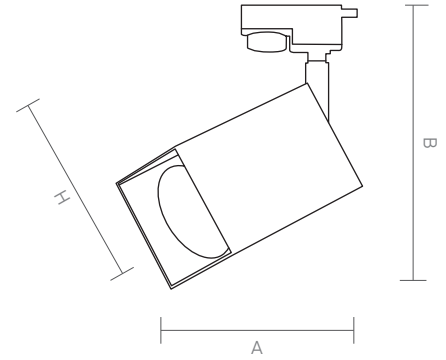

DIA

Code Kod	Power Güç	Lumen Lümen	Weight Ağırlık	Dimensions / Ölçüler			Package Qty Koli Adedi	Package Dms. Koli Ölçüleri
				A	B	H		
ALT.330	5	450	215	60	60	135	20	42*39*30

Color Rendering Index
Renssel Geriverim

CRI
80

Ingress Protection
IP Sınıfı

IP
20-44

Stock Electrostatic Coating Colors
Stok Elektrostatik Renkler

RAL9016	RAL9005
RAL9010	RAL7016

Please contact us for color and coating options.
Diğer renkler ve kaplamalar için iletişime geçiniz.

Energy Efficiency Class
Enerji Sınıfı

Color Temperature
Renk Sıcaklığı

Symbols
Semboller

50.000
HOURS
LED LIFE

A A+ A++

2700K 3000K 4000K 6500K

220-240V
50-60Hz

Dimmable
Dimmer Uyumlu

DALI

Battery Kit Compatible
Acil Kiti Uyumlu

www.arstar.com.tr

GU10 Socket
GU10 Soket

1P - 3P Rail Compatible
Monofaze - Trifaze Ray Uyumlu

Aluminium Body
Alüminyum Gövde