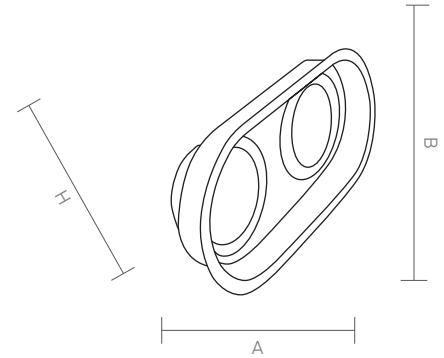

CALYPSO

Code Kod	Power Güç	Lumen Lümen	Weight Ağırlık	Dimensions / Ölçüler		
				A	B	H
AH.210	2*5	900	250	112	210	90

Hole Dim. Delik Çapı	Package Qty Koli Adedi	Package Dms. Koli Ölçüleri
95*195	30	42*39*30

Color Rendering Index
Renksel Geriverim

CRI
80

Ingress Protection
IP Sınıfı

IP
20-44

Stock Electrostatic Coating Colors
Stok Elektrostatik Renkler

☐ RAL9016   ☐ RAL9005
☐ RAL9010   ☐ RAL7016

Please contact us for color and coating options.
Diğer renkler ve kaplamalar için iletişime geçiniz.

Energy Efficiency Class
Enerji Sınıfı

Color Temperature
Renk Sıcaklığı

Symbols
Semboller

50.000
HOURS
LED LIFE

A A+ A++

2700K 3000K 4000K 6500K

220-240V
50-60Hz

Dimmable
Dimmer Uyumlu

Battery Kit Compatible
Acil Kiti Uyumlu