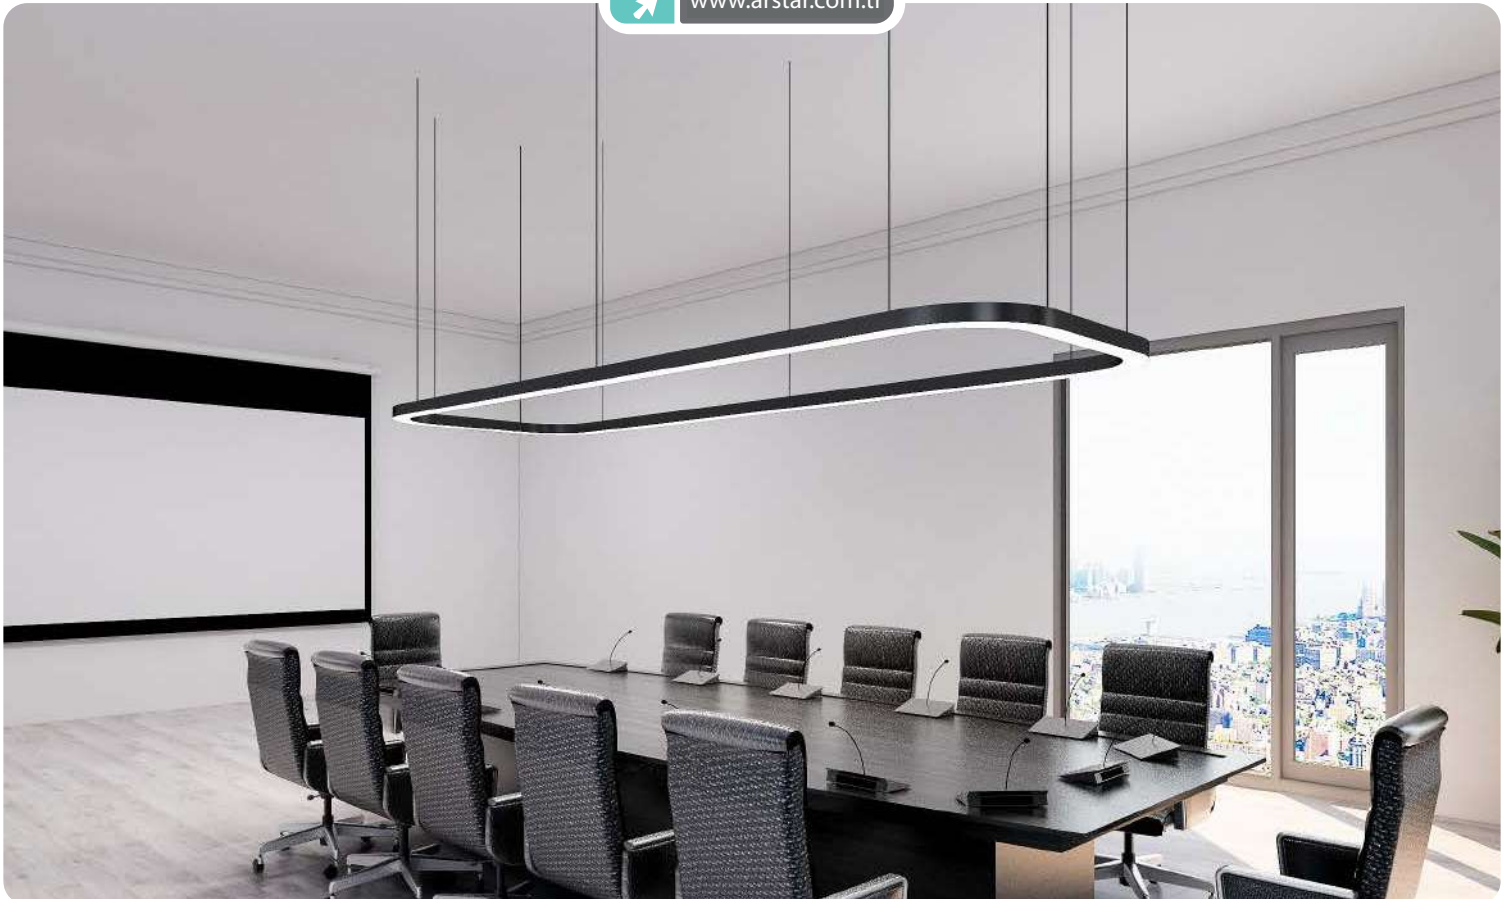

Energy Efficiency Class
Enerji Sınıfı

Color Temperature
Renk Sıcaklığı

Symbols
Semboller

50.000
HOURS
LED LIFE

A A+ A++

2700K 3000K 4000K 6500K

220-240V
50-60Hz

Dimmable
Dimmer Uyumlu

Battery Kit Compatible
Acil Kiti Uyumlu

www.arstar.com.tr