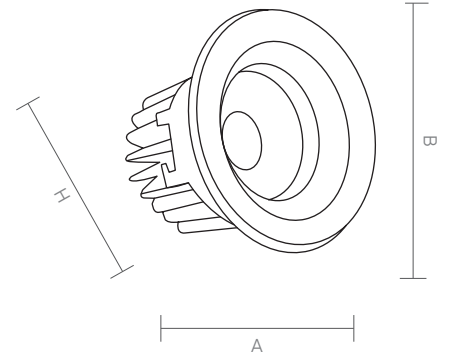

MORA

Code Kod	Power Güç	Lumen Lümen	Weight Ağırlık	Dimensions / Ölçüler			Hole Dim. Delik Çapı	Package Qty Koli Adedi	Package Dms. Koli Ölçüleri
				A	B	H			
AHCOB.229	8	980	200	108	-	75	90	36	42*39*30
AHCOB.229	10	1200	200	108	-	75	90	36	42*39*30

Color Rendering Index
Renssel Geriverim

CRI
80

Ingress Protection
IP Sınıfı

IP
20-44

Stock Electrostatic Coating Colors
Stok Elektrostatik Renkler

☐ RAL9016   ☐ RAL9005
☐ RAL9010   ☐ RAL7016

Please contact us for color and coating options.
Diğer renkler ve kaplamalar için iletişime geçiniz.