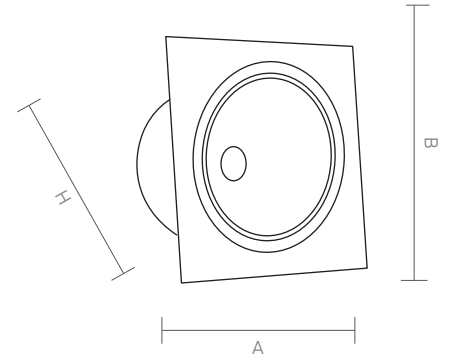

KAIRA S

Code Kod	Power Güç	Lumen Lümen	Weight Ağırlık	Dimensions / Ölçüler			Hole Dim. Delik Çapı	Package Qty Koli Adedi	Package Dms. Koli Ölçüleri
				A	B	H			
ALOB.677-30	30	3000	1200	200	200	130	180	16	52*50*34
ALOB.677-40	40	4000	1200	200	200	130	180	16	52*50*34
ALOB2.677-30	2*30	6000	2300	200	390	130	2*180	8	52*50*34
ALOB2.677-40	2*40	8000	2300	200	390	130	2*180	8	52*50*34

Color Rendering Index
Renksel Geriverim

CRI
80

Ingress Protection
IP Sınıfı

IP
20-44

Stock Electrostatic Coating Colors
Stok Elektrostatik Renkler

☐ RAL9016   ☐ RAL9005
☐ RAL9010   ☐ RAL7016

Please contact us for color and coating options.
Diğer renkler ve kaplamalar için iletişime geçiniz.