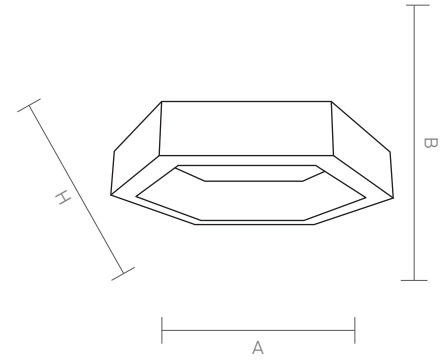

HEXAGON

Code Kod	Power Güç	Lumen Lümen	Weight Ağırlık	Dimensions / Ölçüler			Package Qty Koli Adedi	Package Dms. Koli Ölçüleri
				A	B	H		
AL.6503240	38	4900	-	400	50	85	1	420*60*95
AL.6503260	58	7500	-	600	50	85	1	620*60*95
AL.6503280	76	9800	-	800	50	85	1	820*60*95
AL.65032100	95	12000	-	1000	50	85	1	1020*60*95
AL.65032120	112	14000	-	1200	50	85	1	1220*60*95

Color Rendering Index
Renksel Geriverim

CRI
80

Ingress Protection
IP Sınıfı

IP
20-44

Stock Electrostatic Coating Colors
Stok Elektrostatik Renkler

RAL9016	RAL9005
RAL9010	RAL7016

Please contact us for color and coating options.
Diğer renkler ve kaplamalar için iletişime geçiniz.