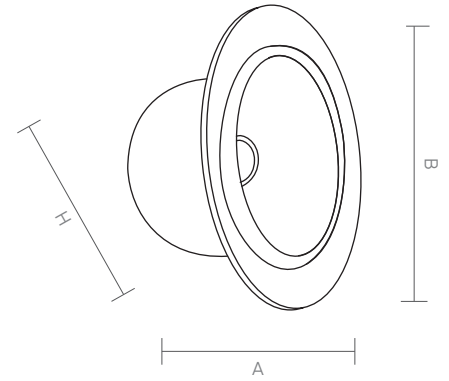

KAIRA R

Code Kod	Power Güç	Lumen Lümen	Weight Ağırlık	Dimensions / Ölçüler			Hole Dim. Delik Çapı	Package Qty Koli Adedi	Package Dms. Koli Ölçüleri
				A	B	H			
ALOB.676-30	30	3000	1200	200	-	130	180	16	52*50*34
ALOB.676-40	40	4000	1200	200	-	130	180	16	52*50*34

Color Rendering Index
Renssel Geriverim

CRI
80

Ingress Protection
IP Sınıfı

IP
20-44

Stock Electrostatic Coating Colors
Stok Elektrostatik Renkler

RAL9016 RAL9005
RAL9010 RAL7016

Please contact us for color and coating options.
Diğer renkler ve kaplamalar için iletişime geçiniz.