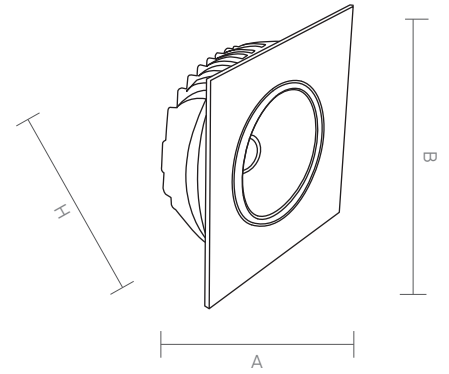

LEDA

Code Kod	Power Güç	Lumen Lümen	Weight Ağırlık	Dimensions / Ölçüler			Hole Dim. Delik Çapı	Package Qty Koli Adedi	Package Dms. Koli Ölçüleri
				A	B	H			
AHCOB.243	8	980	350	97	97	75	85	36	42*39*30
AHCOB.243	10	1200	350	97	97	75	85	36	42*39*30
AHCOB.253	2*8	1960	650	194	97	75	2*85	18	42*39*30
AHCOB.253	2*10	2400	650	194	97	75	2*85	18	42*39*30

Color Rendering Index
Renssel Geriverim

CRI
80

Ingress Protection
IP Sınıfı

IP
20-44

Stock Electrostatic Coating Colors
Stok Elektrostatik Renkler

□ RAL9016	□ RAL9005
□ RAL9010	□ RAL7016

Please contact us for color and coating options.
Diğer renkler ve kaplamalar için iletişime geçiniz.