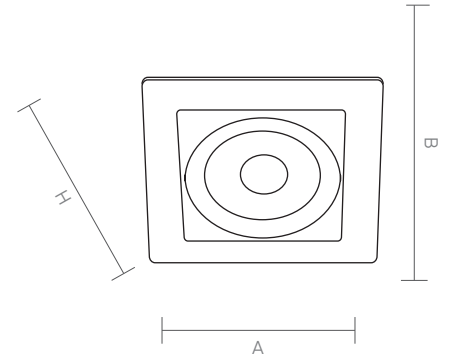

VEGA S

Code Kod	Power Güç	Lumen Lümen	Weight Ağırlık	Dimensions / Ölçüler			Hole Dim. Delik Çapı	Package Qty Koli Adedi	Package Dms. Koli Ölçüleri
				A	B	H			
AHC.115	8	980	380	100	100	75	85*85	36	42*39*30
AHC.115-2	2*8	1960	600	100	170	75	85*155	18	42*39*30
AHC.115-3	3*8	2940	900	100	255	75	85*235	10	42*39*30

Color Rendering Index
Renssel Geriverim

CRI
80

Ingress Protection
IP Sınıfı

IP
20-44

Stock Electrostatic Coating Colors
Stok Elektrostatik Renkler

□ RAL9016	■ RAL9005
□ RAL9010	■ RAL7016

Please contact us for color and coating options.
Diğer renkler ve kaplamalar için iletişime geçiniz.