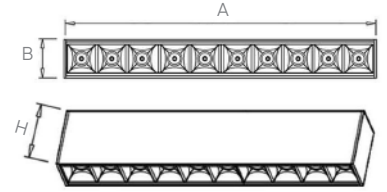

MAGNET

Code Kod	Power Güç	Lumen Lümen	Weight Ağırlık	Dimensions / Ölçüler			Package Qty Koli Adedi	Package Dms. Koli Ölçüleri
				A	B	H		
AMG.5301	5	650	200	135	33	70	40	45*42*34
AMG.5302	10	1380	335	270	33	70	30	45*42*34
AMG.5303	15	2070	485	405	33	70	20	45*42*34

Color Rendering Index
Renksel Geriverim

CRI
80

Ingress Protection
IP Sınıfı

IP
20-44

Stock Electrostatic Coating Colors
Stok Elektrostatik Renkler

RAL9016 RAL9005
RAL9010 RAL7016

Please contact us for color and coating options.
Diğer renkler ve kaplamalar için iletişime geçiniz.