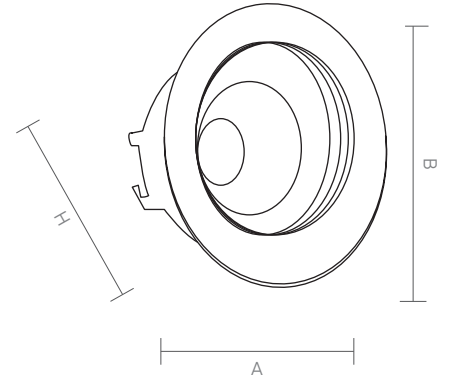

MITRA

Code Kod	Power Güç	Lumen Lümen	Weight Ağırlık	Dimensions / Ölçüler		
				A	B	H
AH.127	5	450	70	83	-	75

GU10 Bulb height is included with H value.

Yükseklik ölçüsüne GU10 Ampül dahildir.

Hole Dim. Delik Çapı	Package Qty Koli Adedi	Package Dms. Koli Ölçüleri
70	105	42*39*30

Color Rendering Index
Renssel Geriverim

CRI
80

Ingress Protection
IP Sınıfı

IP
20-44

Stock Electrostatic Coating Colors
Stok Elektrostatik Renkler

RAL9016 RAL9005
RAL9010 RAL7016

Please contact us for color and coating options.
Diğer renkler ve kaplamalar için iletişime geçiniz.