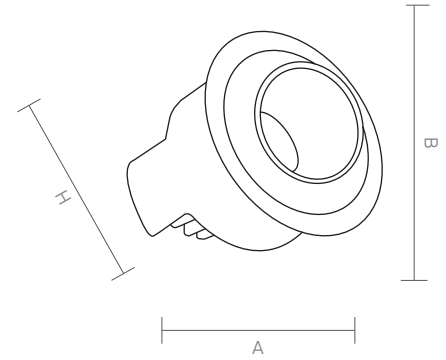

TUNA

Code Kod	Power Güç	Lumen Lümen	Weight Ağırlık	Dimensions / Ölçüler			Hole Dim. Delik Çapı	Package Qty Koli Adedi	Package Dms. Koli Ölçüleri
				A	B	H			
AHCOB.101	8	980	200	100	-	120	90	36	42*39*30
AHCOB.101	10	1200	200	100	-	120	90	36	42*39*30

Color Rendering Index
Renssel Geriverim

CRI
80

Ingress Protection
IP Sınıfı

IP
20-44

Stock Electrostatic Coating Colors
Stok Elektrostatik Renkler

□ RAL9016	□ RAL9005
□ RAL9010	□ RAL7016

Please contact us for color and coating options.
Diğer renkler ve kaplamalar için iletişime geçiniz.