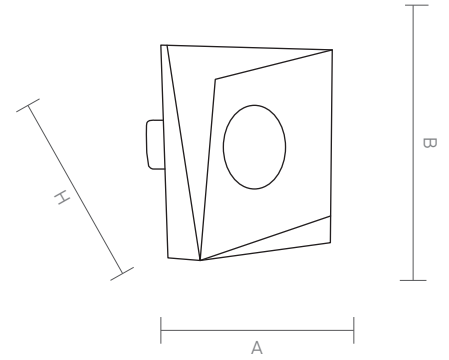

ODELIA

Code Kod	Power Güç	Lumen Lümen	Weight Ağırlık	Dimensions / Ölçüler			Hole Dim. Delik Çapı	Package Qty Koli Adedi	Package Dms. Koli Ölçüleri
				A	B	H			
AHC.104	8	980	413	97	97	75	75	36	42*39*30
AHC.104	10	1200	413	97	97	75	75	36	42*39*30

Color Rendering Index
Renssel Geriverim

CRI
80

Ingress Protection
IP Sınıfı

IP
20-44

Stock Electrostatic Coating Colors
Stok Elektrostatik Renkler

□ RAL9016	□ RAL9005
□ RAL9010	□ RAL7016

Please contact us for color and coating options.
Diğer renkler ve kaplamalar için iletişime geçiniz.