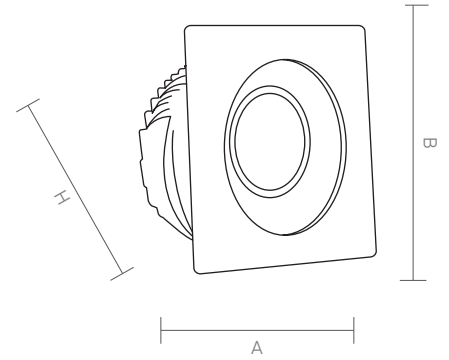

VALERA

Code Kod	Power Güç	Lumen Lümen	Weight Ağırlık	Dimensions / Ölçüler			Hole Dim. Delik Çapı	Package Qty Koli Adedi	Package Dms. Koli Ölçüleri
				A	B	H			
AHCOB.345	8	980	400	117	117	95	105	36	42*39*30
AHCOB.345	10	1200	400	117	117	95	105	36	42*39*30
AHCOB.355	2*8	1960	750	234	117	95	2*105	18	42*39*30
AHCOB.355	2*10	2400	750	234	117	95	2*105	18	42*39*30

Color Rendering Index
Renssel Geriverim

CRI
80

Ingress Protection
IP Sınıfı

IP
20-44

Stock Electrostatic Coating Colors
Stok Elektrostatik Renkler

□ RAL9016	■ RAL9005
□ RAL9010	■ RAL7016

Please contact us for color and coating options.
Diğer renkler ve kaplamalar için iletişime geçiniz.