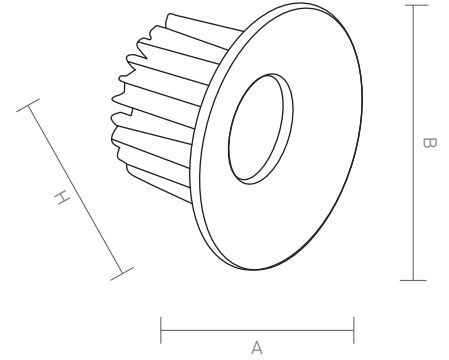

MOBLED

Code Kod	Power Güç	Lumen Lümen	Weight Ağırlık	Dimensions / Ölçüler		
				A	B	H
ALM.01	2	200	70	47	-	35

Hole Dim. Delik Çapı	Package Qty Koli Adedi	Package Dms. Koli Ölçüleri
35	100	42*39*30

Color Rendering Index
Renssel Geriverim

CRI
80

Ingress Protection
IP Sınıfı

IP
20-44

Stock Electrostatic Coating Colors
Stok Elektrostatik Renkler

RAL9016 RAL9005
RAL9010 RAL7016

Please contact us for color and coating options.
Diğer renkler ve kaplamalar için iletişime geçiniz.

Energy Efficiency Class
Enerji Sınıfı

Color Temperature
Renk Sıcaklığı

Symbols
Semboller

50.000
HOURS
LED LIFE

A A+ A++

2700K 3000K 4000K 6500K

220-240V
50-60Hz

Dimmable
Dimmer Uyumlu

Battery Kit Compatible
Acil Kiti Uyumlu

www.arstar.com.tr