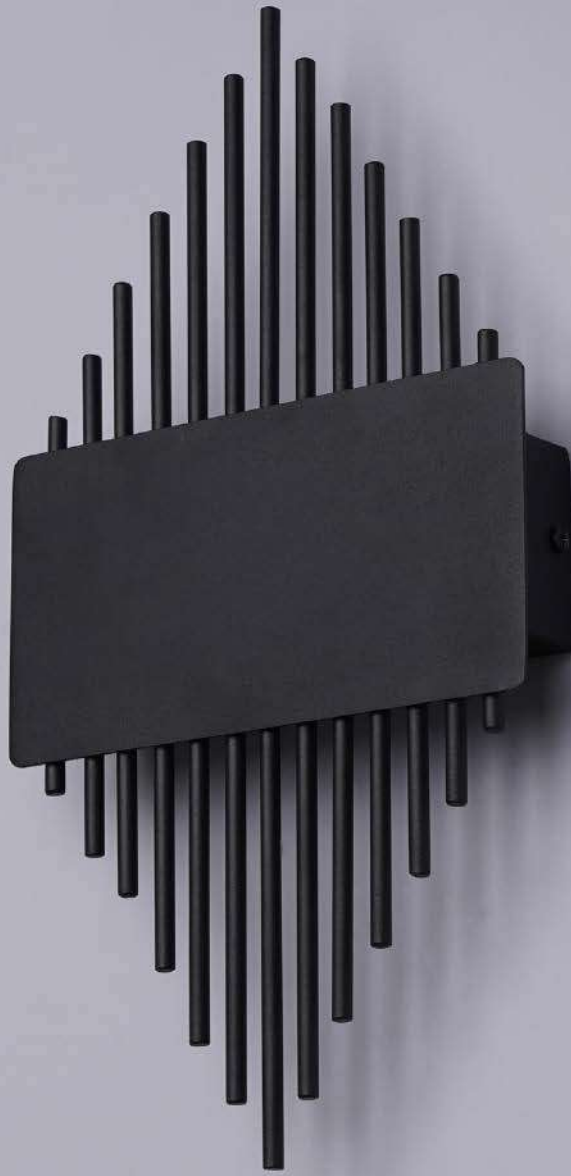

CYGNUS

Değişik tasarımı ile ledli Duvar aplik olan GYGNUS modern ve şık bir armatürdür, İç mekan aydınlatmalarında duvarlarınızı renklendirecek olan GYGNUS ile istediğiniz sade ve şık aydınlatmaya kavuşmuş olacaksınız.

Değişik ral kodları ve Kaplama renkleri ile de ortamın zevkine göre renk ve canlılık verecektir.

GYGNUS is an elegant up-to-date wall sconce due to its eye catching design. For indoor lighting GYGNUS colors up your walls in a modest but stylish way.

It freshens up the ambiance via versatile ral codes and coating colours according to variable tastes.