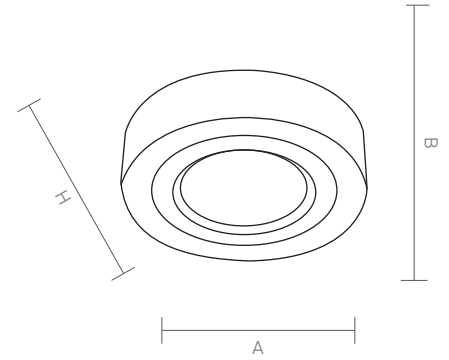

KAYLE OP

Code Kod	Power Güç	Lumen Lümen	Weight Ağırlık	Dimensions / Ölçüler			Package Qty Koli Adedi	Package Dms. Koli Ölçüleri
				A	B	H		
ALSU.309	12	1200	400	180	-	50	24	45*42*34
ALSU.409	15	1500	450	200	-	50	24	45*42*34
ALSU.609	25	2500	600	250	-	80	24	52*50*34

Color Rendering Index
Renksel Geriverim

CRI
80

Ingress Protection
IP Sınıfı

IP
20-44

Stock Electrostatic Coating Colors
Stok Elektrostatik Renkler

RAL9016 RAL9005
RAL9010 RAL7016

Please contact us for color and coating options.
Diğer renkler ve kaplamalar için iletişime geçiniz.