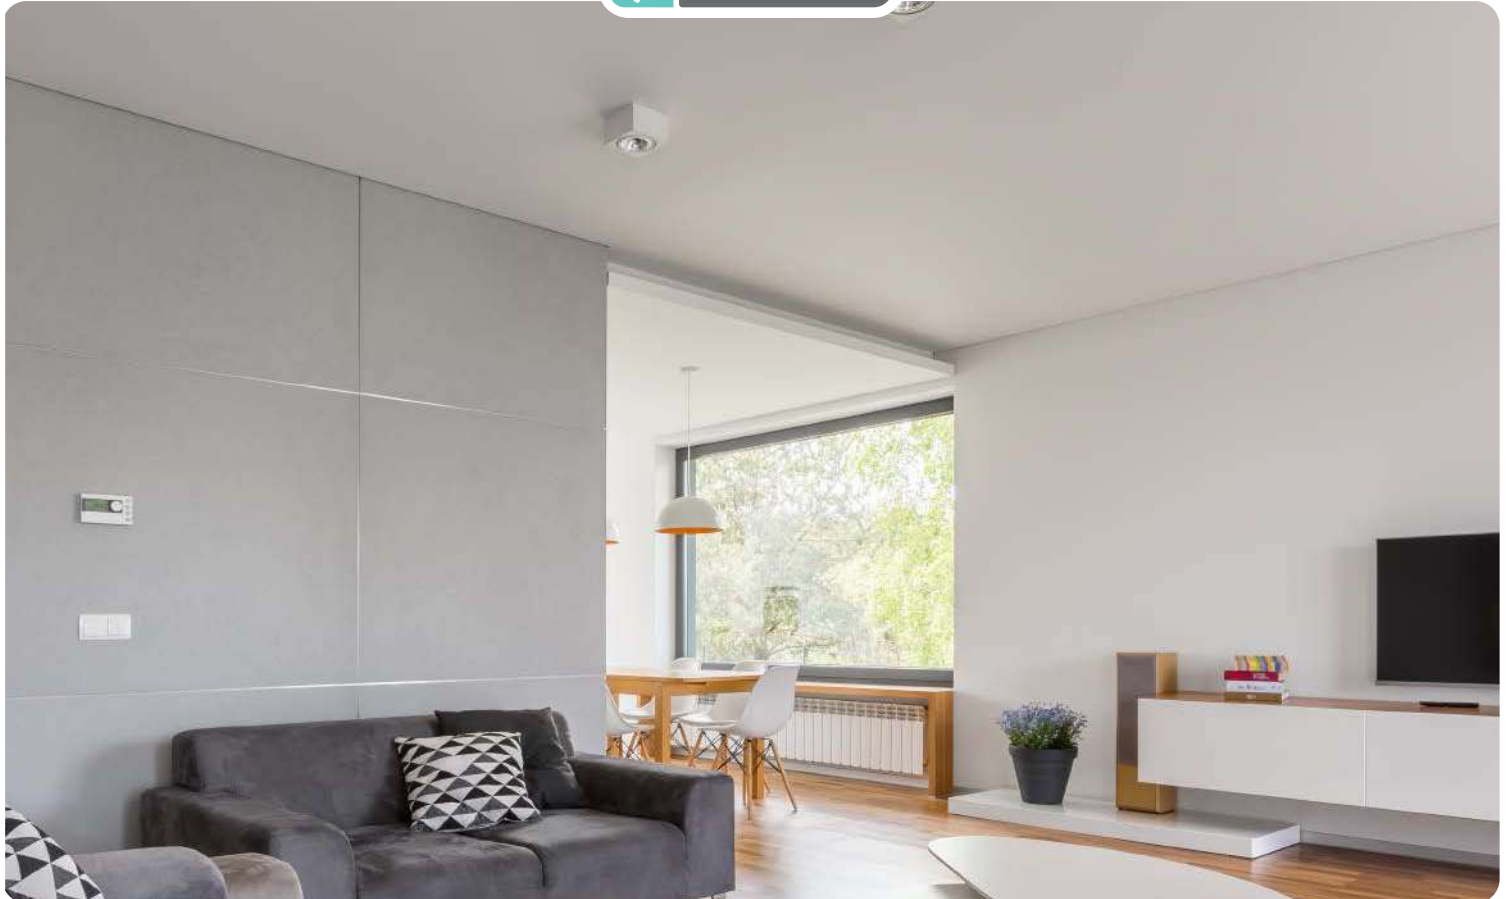

Energy Efficiency Class
Enerji Sınıfı

Color Temperature
Renk Sıcaklığı

Symbols
Semboller

50.000
HOURS
LED LIFE

A A+ A++

2700K 3000K 4000K 6500K

220-240V
50-60Hz

Dimmable
Dimmer Uyumlu

Battery Kit Compatible
Acil Kiti Uyumlu

www.arstar.com.tr