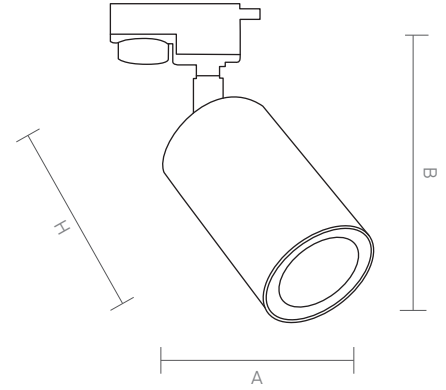

MOON

Code Kod	Power Güç	Lumen Lümen	Weight Ağırlık	Dimensions / Ölçüler			Package Qty Koli Adedi	Package Dms. Koli Ölçüleri
				A	B	H		
ALT.339	5	450	215	65	90	140	20	42*39*30

Color Rendering Index
Renssel Geriverim

CRI
80

Ingress Protection
IP Sınıfı

IP
20-44

Stock Electrostatic Coating Colors
Stok Elektrostatik Renkler

RAL9016 RAL9005
RAL9010 RAL7016

Please contact us for color and coating options.
Diğer renkler ve kaplamalar için iletişime geçiniz.