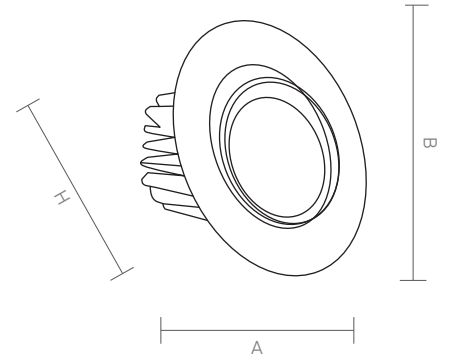

LUNA

Code Kod	Power Güç	Lumen Lümen	Weight Ağırlık	Dimensions / Ölçüler			Hole Dim. Delik Çapı	Package Qty Koli Adedi	Package Dms. Koli Ölçüleri
				A	B	H			
AHCOB.240	8	980	260	97	-	75	85	36	42*39*30
AHCOB.240	10	1200	260	97	-	75	85	36	42*39*30
AHCOB.250	2*8	1960	520	194	97	75	2*85	18	42*39*30
AHCOB.250	2*10	2400	520	194	97	75	2*85	18	42*39*30

Color Rendering Index
Renssel Geriverim

CRI
80

Ingress Protection
IP Sınıfı

IP
20-44

Stock Electrostatic Coating Colors
Stok Elektrostatik Renkler

□ RAL9016	■ RAL9005
□ RAL9010	■ RAL7016

Please contact us for color and coating options.
Diğer renkler ve kaplamalar için iletişime geçiniz.

Energy Efficiency Class
Enerji Sınıfı

Color Temperature
Renk Sıcaklığı

Symbols
Semboller

50.000
HOURS
LED LIFE

A A+ A++

2700K 3000K 4000K 6500K

220-240V
50-60Hz

Dimmable
Dimmer Uyumlu

Battery Kit Compatible
Acil Kiti Uyumlu

www.arstar.com.tr

38° Reflector Angle
38° Reflektör Açısı

Extruded Aluminium Heat Sink
Alüminyum Ekstrüzyon Soğutucu

Aluminium Body
Alüminyum Gövde