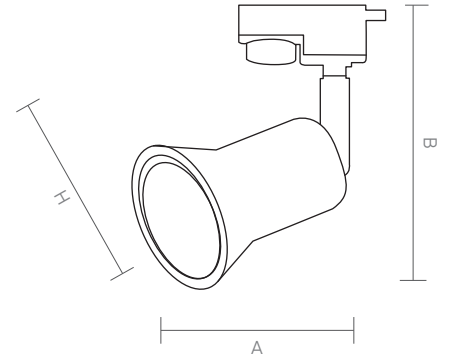

AURORA

Code Kod	Power Güç	Lumen Lümen	Weight Ağırlık	Dimensions / Ölçüler			Package Qty Koli Adedi	Package Dms. Koli Ölçüleri
				A	B	H		
ALT.335	5	450	165	60	-	120	20	42*39*30

Color Rendering Index
Renssel Geriverim

CRI
80

Ingress Protection
IP Sınıfı

IP
20-44

Stock Electrostatic Coating Colors
Stok Elektrostatik Renkler

RAL9016 RAL9005
RAL9010 RAL7016

Please contact us for color and coating options.
Diğer renkler ve kaplamalar için iletişime geçiniz.