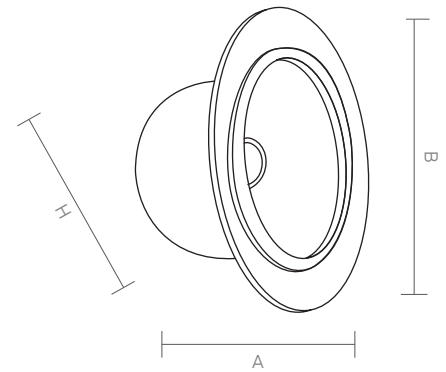

ZAIN

Code Kod	Power Güç	Lumen Lümen	Weight Ağırlık	Dimensions / Ölçüler			Hole Dim. Delik Çapı	Package Qty Koli Adedi	Package Dms. Koli Ölçüleri
				A	B	H			
ALC.686-20	20	2200	1200	195	-	140	175	12	44*41*30
ALC.686-30	30	3300	1200	195	-	140	175	12	44*41*30
ALC2.686-40	40	4400	1200	195	-	140	175	12	44*41*30

Color Rendering Index
Renksel Geriverim

CRI
80

Ingress Protection
IP Sınıfı

IP
20-44

Stock Electrostatic Coating Colors
Stok Elektrostatik Renkler

RAL9016 RAL9005
RAL9010 RAL7016

Please contact us for color and coating options.
Diğer renkler ve kaplamalar için iletişime geçiniz.