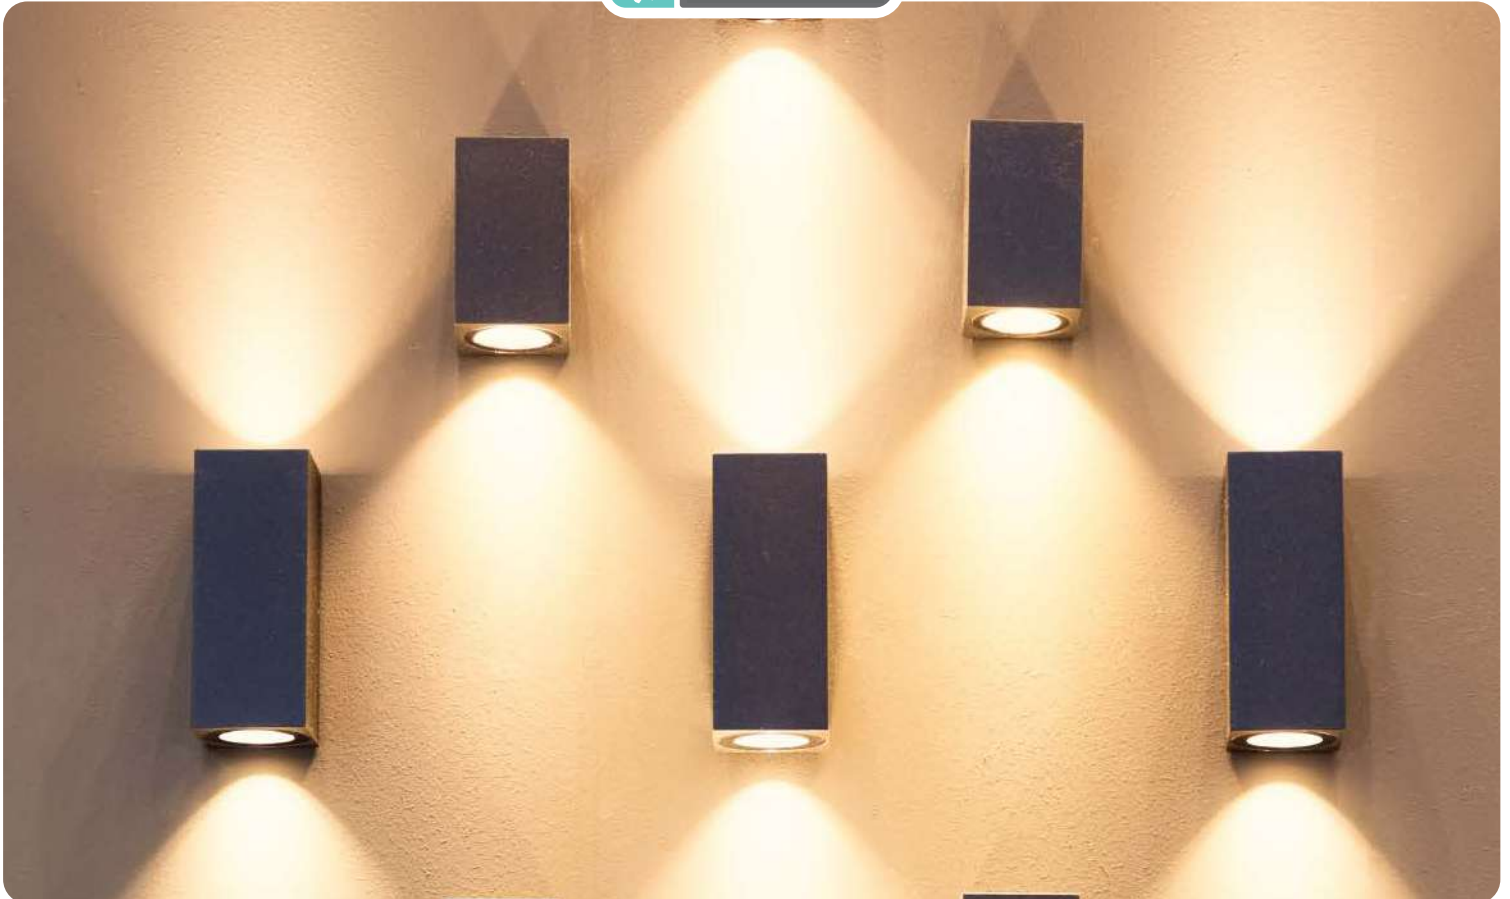

Energy Efficiency Class
Enerji Sınıfı

Color Temperature
Renk Sıcaklığı

Symbols
Semboller

50.000
HOURS
LED LIFE

A A+ A++

2700K 3000K 4000K 6500K

220-240V
50-60Hz

Dimmable
Dimmer Uyumlu

Battery Kit Compatible
Acil Kiti Uyumlu

www.arstar.com.tr