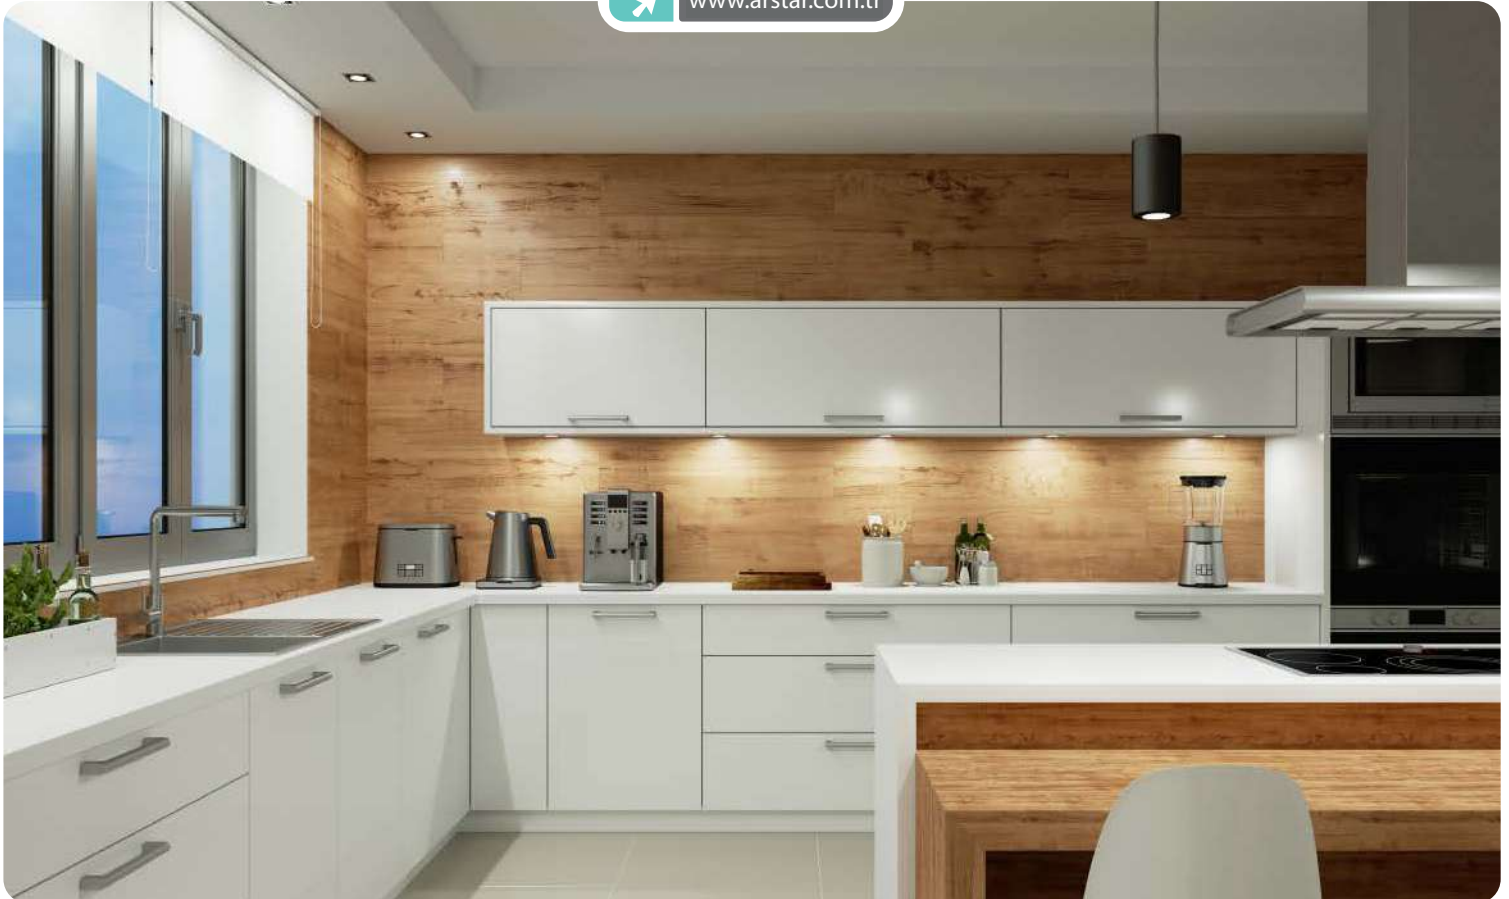

Energy Efficiency Class
Enerji Sınıfı

Color Temperature
Renk Sıcaklığı

Symbols
Semboller

50.000
HOURS
LED LIFE

A A+ A++

2700K 3000K 4000K 6500K

220-240V
50-60Hz

Dimmable
Dimmer Uyumlu

Battery Kit Compatible
Acil Kiti Uyumlu

www.arstar.com.tr