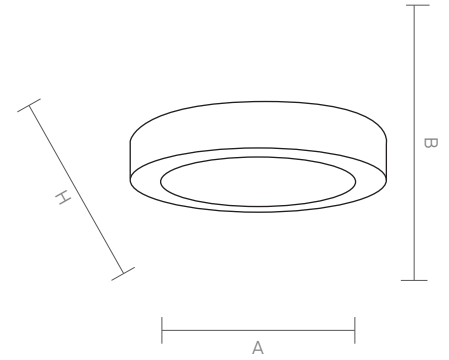

BAGEL

Code Kod	Power Güç	Lumen Lümen	Weight Ağırlık	Dimensions / Ölçüler			Package Qty Koli Adedi	Package Dms. Koli Ölçüleri
				A	B	H		
AL.3240	32	3200	-	400	80	75	1	420*90*85
AL.3260	48	4000	-	600	80	75	1	620*90*85
AL.3280	70	9000	-	800	80	75	1	820*90*85
AL.32100	90	11600	-	1000	80	75	1	1020*90*85
AL.32120	112	14000	-	1200	80	75	1	1220*90*85

Color Rendering Index
Renksel Geriverim

CRI
80

Ingress Protection
IP Sınıfı

IP
20-44

Stock Electrostatic Coating Colors
Stok Elektrostatik Renkler

□ RAL9016	■ RAL9005
□ RAL9010	■ RAL7016

Please contact us for color and coating options.
Diğer renkler ve kaplamalar için iletişime geçiniz.