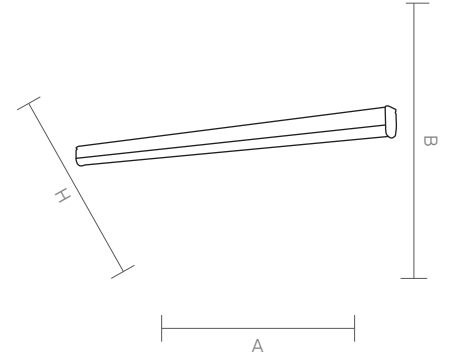

BETA

Code Kod	Power Güç	Lumen Lümen	Weight Ağırlık	Dimensions / Ölçüler			Package Qty Koli Adedi	Package Dms. Koli Ölçüleri
				A	B	H		
ALB.04.60	18	1800	470	600	65	-	25	25*20*65
ALB.04.90	25	2500	620	900	65	-	25	25*20*95
ALB.04.120	36	3600	750	1200	65	-	25	25*20*125
ALB.04.150	45	4500	950	1500	65	-	25	25*20*155

Color Rendering Index
Renksel Geriverim

CRI
80

Ingress Protection
IP Sınıfı

IP
65

Energy Efficiency Class
Enerji Sınıfı

Color Temperature
Renk Sıcaklığı

Symbols
Semboller