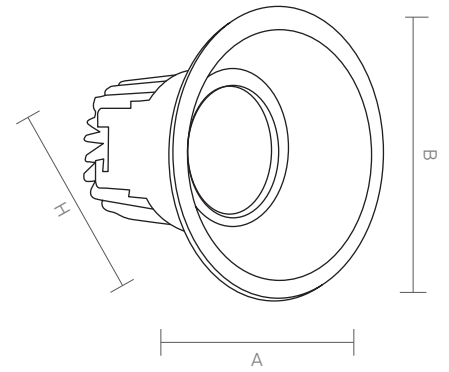

TIA

Code Kod	Power Güç	Lumen Lümen	Weight Ağırlık	Dimensions / Ölçüler			Hole Dim. Delik Çapı	Package Qty Koli Adedi	Package Dms. Koli Ölçüleri
				A	B	H			
AHC.114	8	980	300	97	-	100	90	36	42*39*30
AHC.114	10	1200	300	97	-	100	90	36	42*39*30

Color Rendering Index
Renksel Geriverim

CRI
80

Ingress Protection
IP Sınıfı

IP
20-44

Stock Electrostatic Coating Colors
Stok Elektrostatik Renkler

RAL9016 RAL9005
RAL9010 RAL7016

Please contact us for color and coating options.
Diğer renkler ve kaplamalar için iletişime geçiniz.