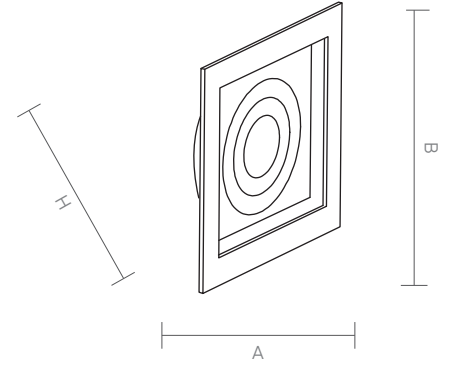

VEGA

Code Kod	Power Güç	Lumen Lümen	Weight Ağırlık	Dimensions / Ölçüler			Hole Dim. Delik Çapı	Package Qty Koli Adedi	Package Dms. Koli Ölçüleri
				A	B	H			
AH.116	5	450	220	128	128	75	110*110	60	42*39*30
AH.116-2	2*5	900	430	128	235	75	110*210	30	42*39*30
AH.116-3	3*5	1350	650	128	335	75	110*310	20	42*39*30

Color Rendering Index
Renssel Geriverim

CRI
80

Ingress Protection
IP Sınıfı

IP
20-44

Stock Electrostatic Coating Colors
Stok Elektrostatik Renkler

□ RAL9016	□ RAL9005
□ RAL9010	□ RAL7016

Please contact us for color and coating options.
Diğer renkler ve kaplamalar için iletişime geçiniz.