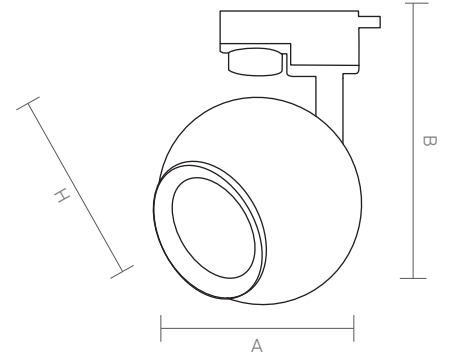

AZALEA

Code Kod	Power Güç	Lumen Lümen	Weight Ağırlık	Dimensions / Ölçüler			Package Qty Koli Adedi	Package Dms. Koli Ölçüleri
				A	B	H		
ALT.300	5	450	215	90	-	120	20	42*39*30

Color Rendering Index
Renssel Geriverim

CRI
80

Ingress Protection
IP Sınıfı

IP
20-44

Stock Electrostatic Coating Colors
Stok Elektrostatik Renkler

RAL9016 RAL9005
RAL9010 RAL7016

Please contact us for color and coating options.
Diğer renkler ve kaplamalar için iletişime geçiniz.

Energy Efficiency Class
Enerji Sınıfı

Color Temperature
Renk Sıcaklığı

Symbols
Semboller

50.000
HOURS
LED LIFE

A A+ A++

2700K 3000K 4000K 6500K

220-240V
50-60Hz

Dimmable
Dimmer Uyumlu

Battery Kit Compatible
Acil Kiti Uyumlu

www.arstar.com.tr